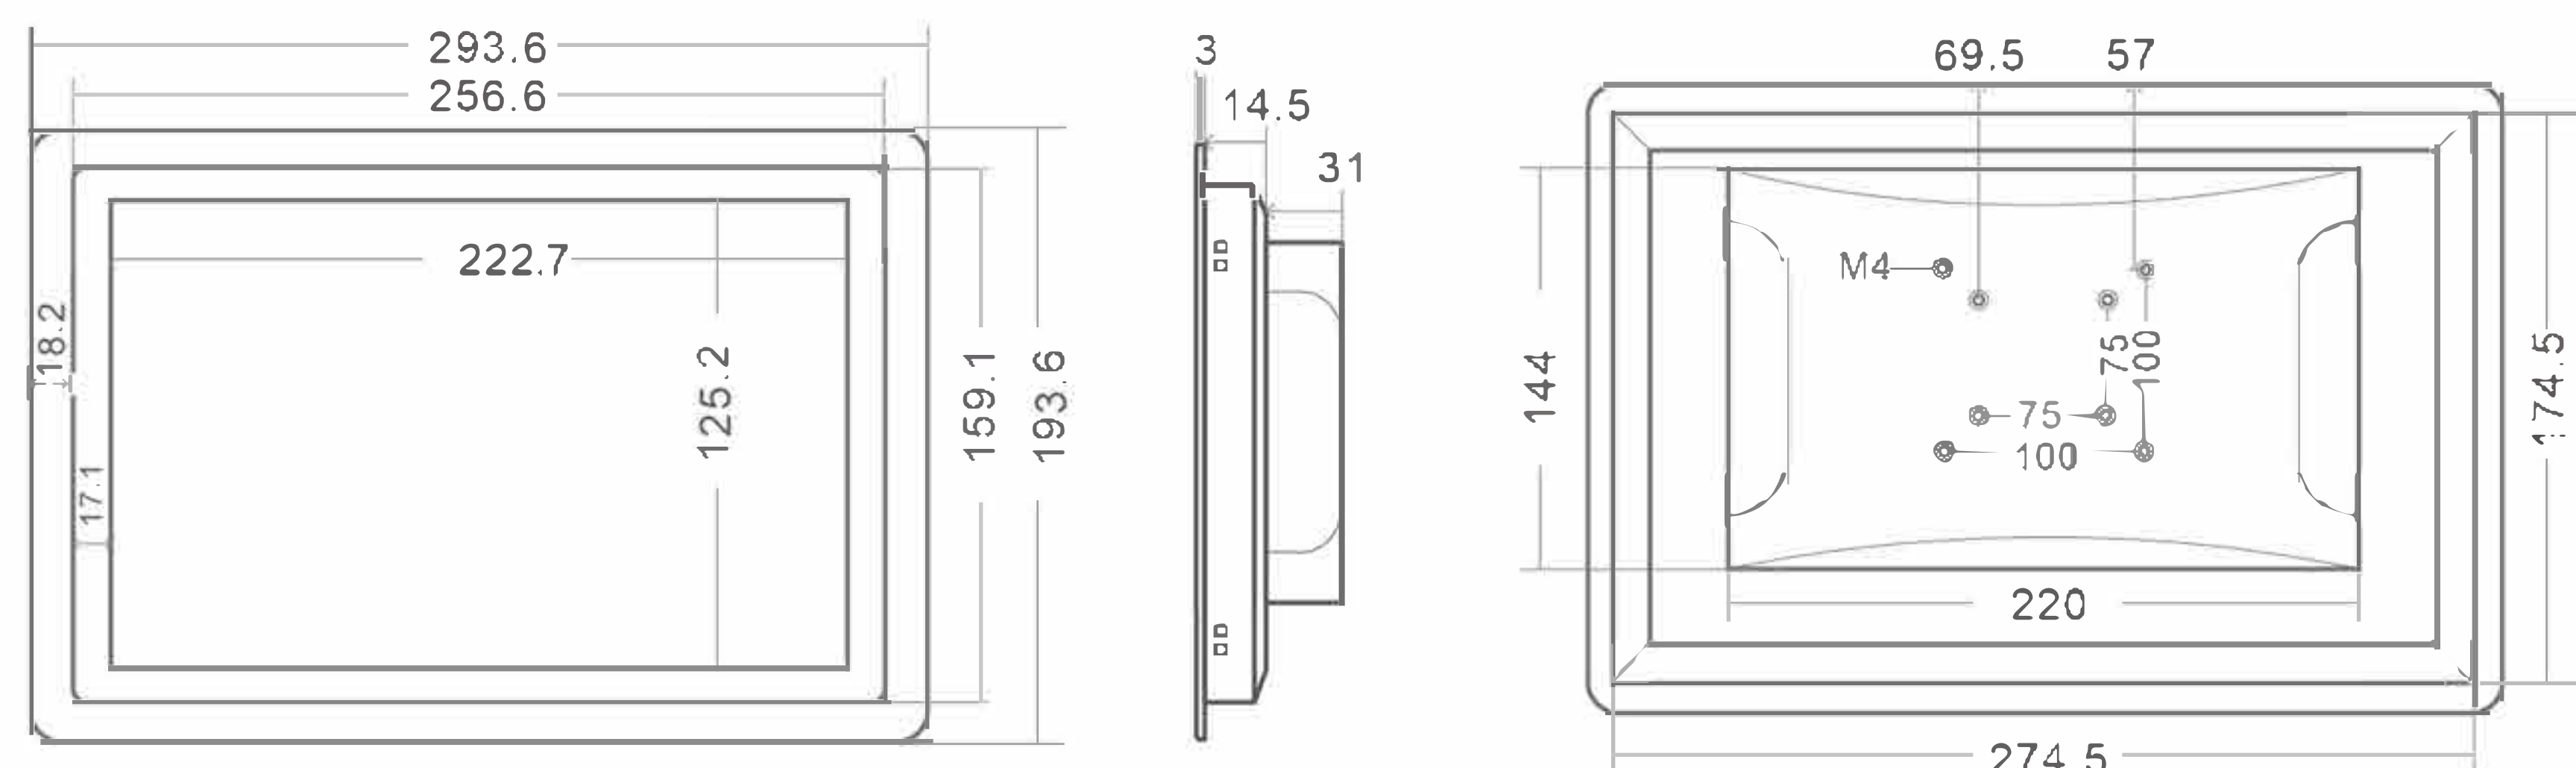

# WEWA-TV 10.1" (25,65 cm) PCAP Industrie Touchscreen-Monitor

Waterproof Full Flat IP65 Seamless Front

**WEWA AG**  
WEWA-TV®  
get in touch

- 10.1", 1366x768
- 16:9 aspect ratio
- Frame: Industrial Grade Aluminium Alloy
- Inches Available: 10.1 inch to 21.5 inch
- Color: Balck or Silver
- OEM, ODM, Customized Service Available
- Item number: WT0101TMWPCAPNW

## Dimension

## Installation

Embedded With Buckles(Default)

Folding Bracket Stand(Optional)

Wall Hung Kits(Optional)

Match VESA ARM(Optional)

<b>General Info</b>	Item No.	WT0101TMWPCAPNW
	Material	Aluminum Alloy
	Color	Black/Silver
	IP Rating	IP65, Indoor&Outdoor Complied
	Weight	3.2 KG
	Certificate	CE ROHS
	Warranty	2 Years
	Avalability of Customization	Yes
<b>Screen Info</b>	Screen Size	10.1 inches with Bezel 3mm
	Resolution	1366*768
	Proportion	16:9
	Gray-scale Response Time	5ms
	Panel Type Industrial	Control A style TFT
	Point Distance	0.264mm
	Contrast	1000:1
	Backlight Type	LED,Lifespan≥50000h
	Display Color	16.7M
	Visual Angle	160°/160°
	Brightness	400cd/m2
	Touch Type	Capacitive,Resistive and Infrared Optional
	Touches Cycles	≥50 Million Times
	<b>Interface Info</b>	Signal Interface
Touch Interface		Ethernet to act as USB for touch
Other Interfaces		Audio Input and Output
Power Connector		DC with Ring Attachment (Optional DC Terminal Block)
<b>Power Info</b>	Power Supply	External Power Adapter 100-240V, 50-60HZ
	Monitor Input Voltage	12-24V
	Monitor Power	≤35W
	Dustproof and Waterproof	Front Panel IP65 Dustproof and Waterproof
	Installation Method	Embedded,Desktop,Wall-mounted,VESA ARM Optional
	Ambient Temperature	<80%,Non-condensable
	Working Temperature	-20°C~70°C
Language Menu	Chinese,English,German,French,Korean, Spanish,Italian,Russian,Customized	