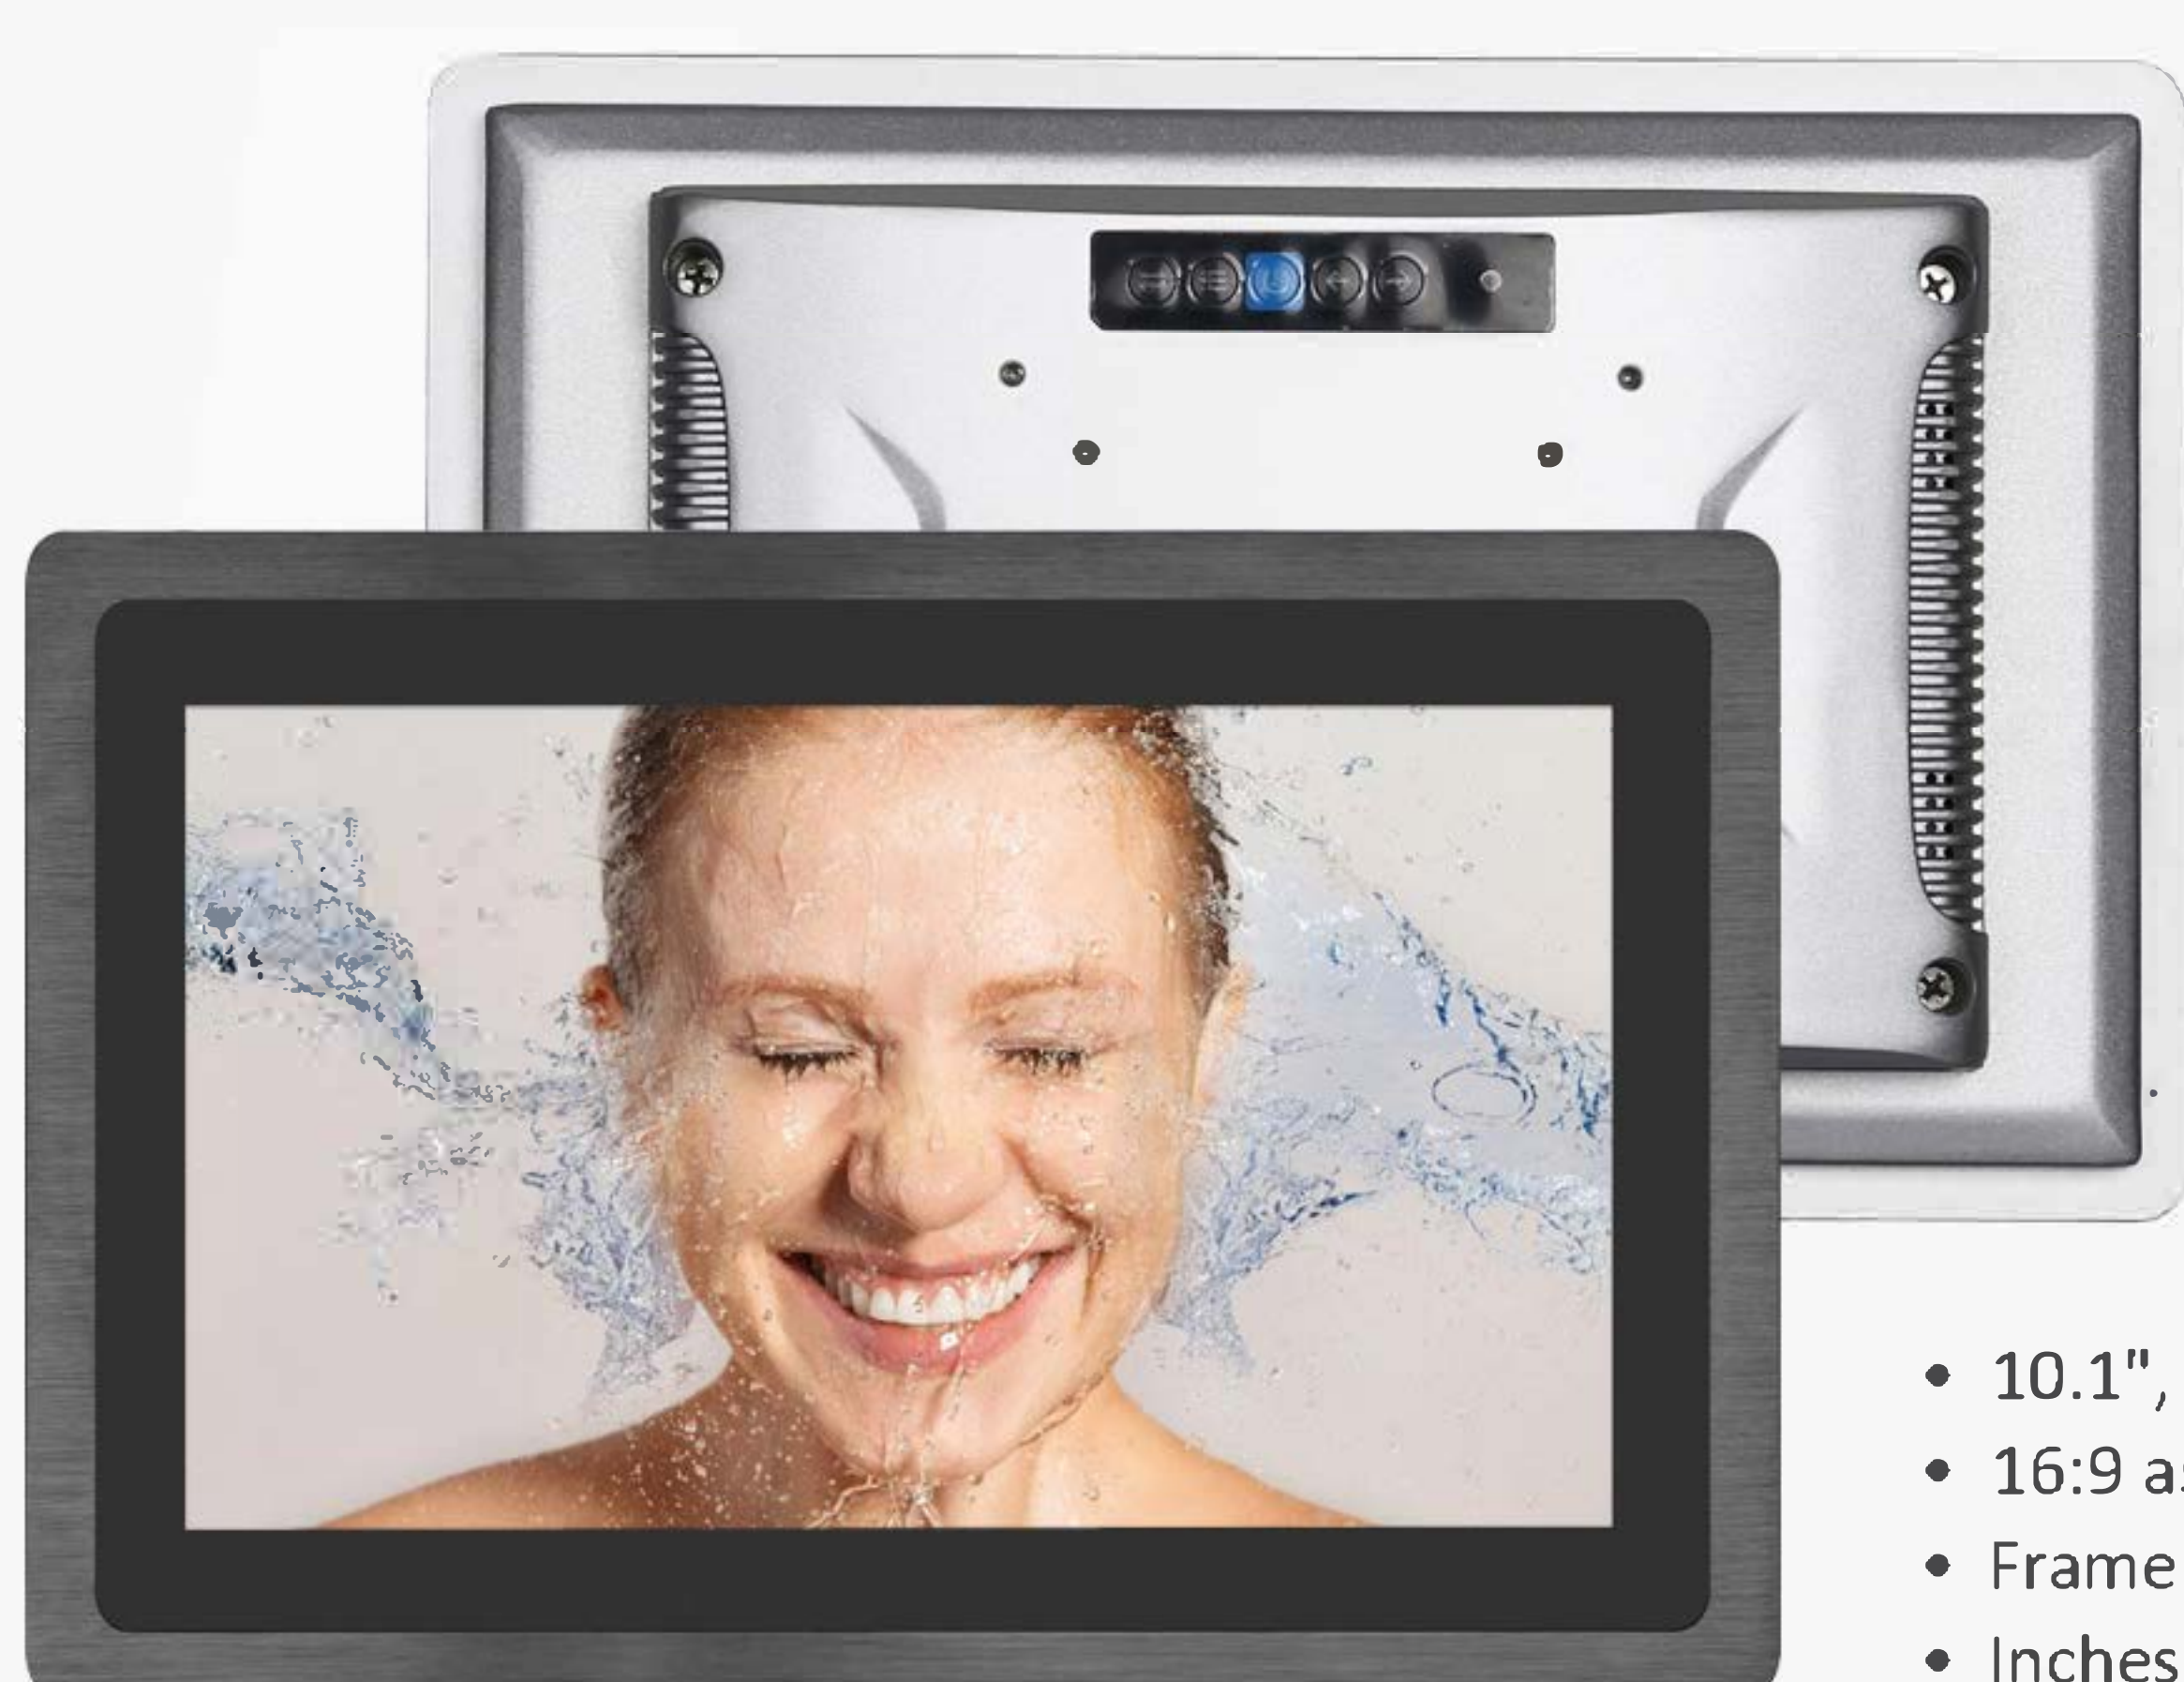

# WEWA-TV 10.1" (25,65 cm) PCAP Industrie Touchscreen-Monitor

Waterproof Full Flat IP65 Seamless Front

**WEWA AG**  
WEWA-TV®  
get in touch

- 10.1", 1366x768
- 16:9 aspect ratio
- Frame: Industrial Grade Aluminium Alloy
- Inches Available: 10.1 inch to 21.5 inch
- Color: Balck or Silver
- OEM, ODM, Customized Service Available
- Item number: WT0101TMWPCAPNW

## Feature

- OSD, Power Button
- Embedded Holes
- Excellent Heat Dissipation Design
- VESA Holes(75\*75mm;100\*100mm)

## Touch Type

Front Panel IP65 Design, Water and Dust Proof

## Installation

Embedded With Buckles(Default)

Folding Bracket Stand(Optional)

Wall Hung Kits(Optional)

Match VESA ARM(Optional)

<b>General Info</b>	Item No.	WT0101TMWPCAPNW
	Material	Aluminum Alloy
	Color	Black/Silver
	IP Rating	IP65, Indoor&Outdoor Complied
	Weight	3.2 KG
	Certificate	CE ROHS
	Warranty	2 Years
	Avalability of Customization	Yes
<b>Screen Info</b>	Screen Size	10.1 inches with Bezel 3mm
	Resolution	1366*768
	Proportion	16:9
	Gray-scale Response Time	5ms
	Panel Type Industrial	Control A style TFT
	Point Distance	0.264mm
	Contrast	1000:1
	Backlight Type	LED,Lifespan≥50000h
	Display Color	16.7M
	Visual Angle	160°/160°
	Brightness	400cd/m2
	Touch Type	Capacitive,Resistive and Infrared Optional
	Touches Cycles	≥50 Million Times
	<b>Interface Info</b>	Signal Interface
Touch Interface		Ethernet to act as USB for touch
Other Interfaces		Audio Input and Output
Power Connector		DC with Ring Attachment (Optional DC Terminal Block)
<b>Power Info</b>	Power Supply	External Power Adapter 100-240V, 50-60HZ
	Monitor Input Voltage	12-24V
	Monitor Power	≤35W
	Dustproof and Waterproof	Front Panel IP65 Dustproof and Waterproof
	Installation Method	Embedded,Desktop,Wall-mounted,VESA ARM Optional
	Ambient Temperature	<80%,Non-condensable
	Working Temperature	-20°C~70°C
Language Menu	Chinese,English,German,French,Korean, Spanish,Italian,Russian,Customized	