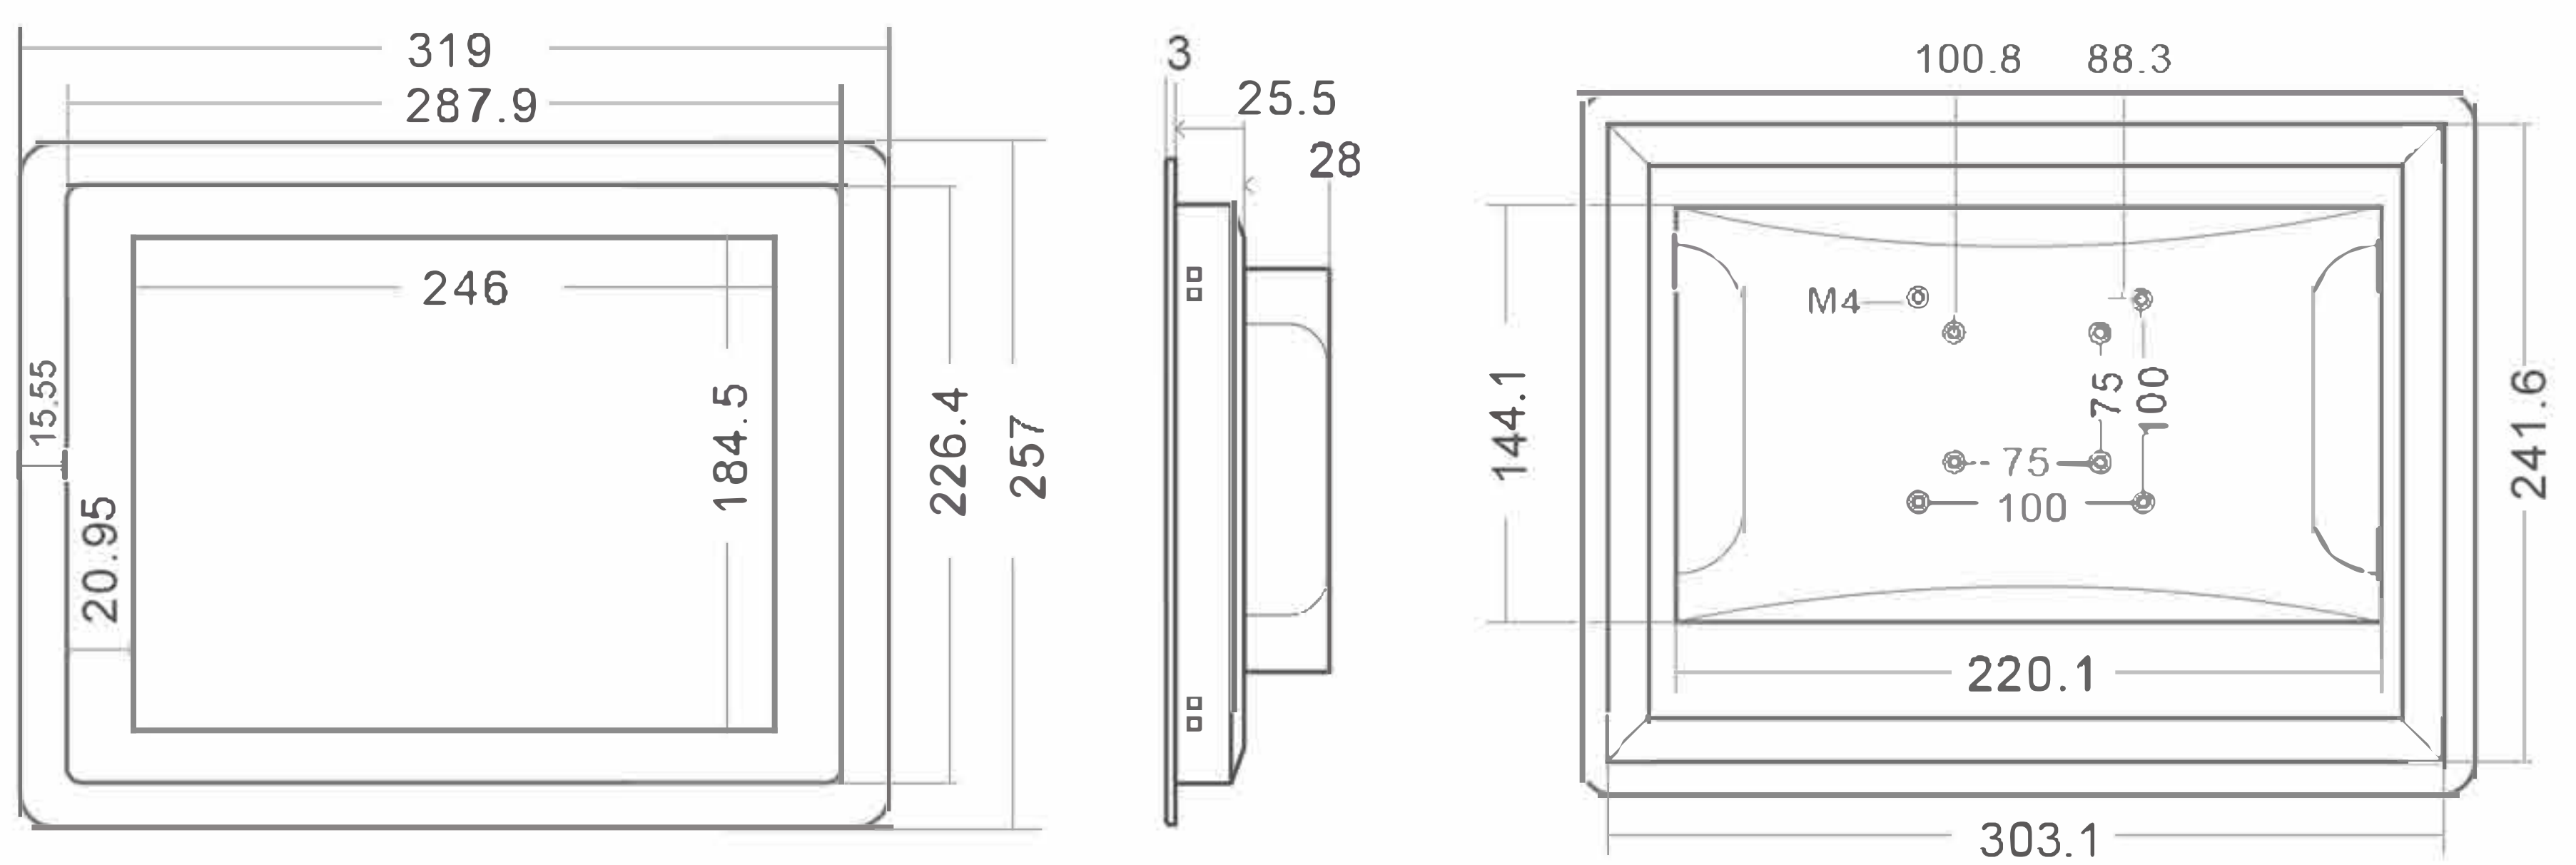

WEWA-TV 12.1" (30,73 cm) PCAP Industrie Touchscreen-Monitor

Waterproof Full Flat IP65 Seamless Front

WEWA AG
WEWA-TV[®]
get in touch

- 12.1"; 800x600, Optional 1024x768
- 4:3 Aspect Ratio
- Frame: Industrial Grade Aluminium Alloy
- Inches Available: 10.1 inch to 21.5 inch
- Color: Black or Silver
- OEM, ODM, Customized Service Available
- Item number: WT0121TMPCAPNW

Touch Type

Front Panel IP65 Design, Water and Dust Proof

Dimension

Installation

Embedded With Buckles(Default)

Folding Bracket Stand(Optional)

Wall Hung Kits(Optional)

Match VESA ARM(Optional)

Specification

General Info	Item No.	WT0121TMPCAPNW
	Material	Aluminum Alloy
	Color	Black/Silver
	IP Rating	IP65, Indoor&Outdoor Complied
	Weight	4 KG
	Certificate	CE ROHS
	Warranty	2 Years
	Avalability of Customization	Yes
Screen Info	Screen Size	12.1inches with Bezel 3mm
	Resolution	800*600, Optional 1024*768
	Proportion	4:3
	Gray-scale Response Time	5ms
	Panel Type Industrial	Control A style TFT
	Point Distance	0.264mm
	Contrast	1000:1
	Backlight Type	LED,Lifespan≥50000h
	Display Color	16.7M
	Visual Angle	160°/160°
	Brightness	400cd/m2
	Touch Type	Capacitive,Resistive and Infrared Optional
	Touches Cycles	≥50 Million Times
	Interface Info	Signal Interface
Touch Interface		Ethernet to act as USB for touch
Other Interfaces		Audio Input and Output
Power Connector		DC with Ring Attachment (Optional DC Terminal Block)
Power Info	Power Supply	External Power Adapter 100-240V, 50-60HZ
	Monitor Input Voltage	12-24V
	Monitor Power	≤35W
	Dustproof and Waterproof	Front Panel IP65 Dustproof and Waterproof
	Installation Method	Embedded,Desktop,Wall-mounted,VESA ARM Optional
	Ambient Temperature	<80%,Non-condensable
	Working Temperature	-20°C~70°C
Language Menu	Chinese,English,German,French,Korean, Spanish,Italian,Russian,Customized	