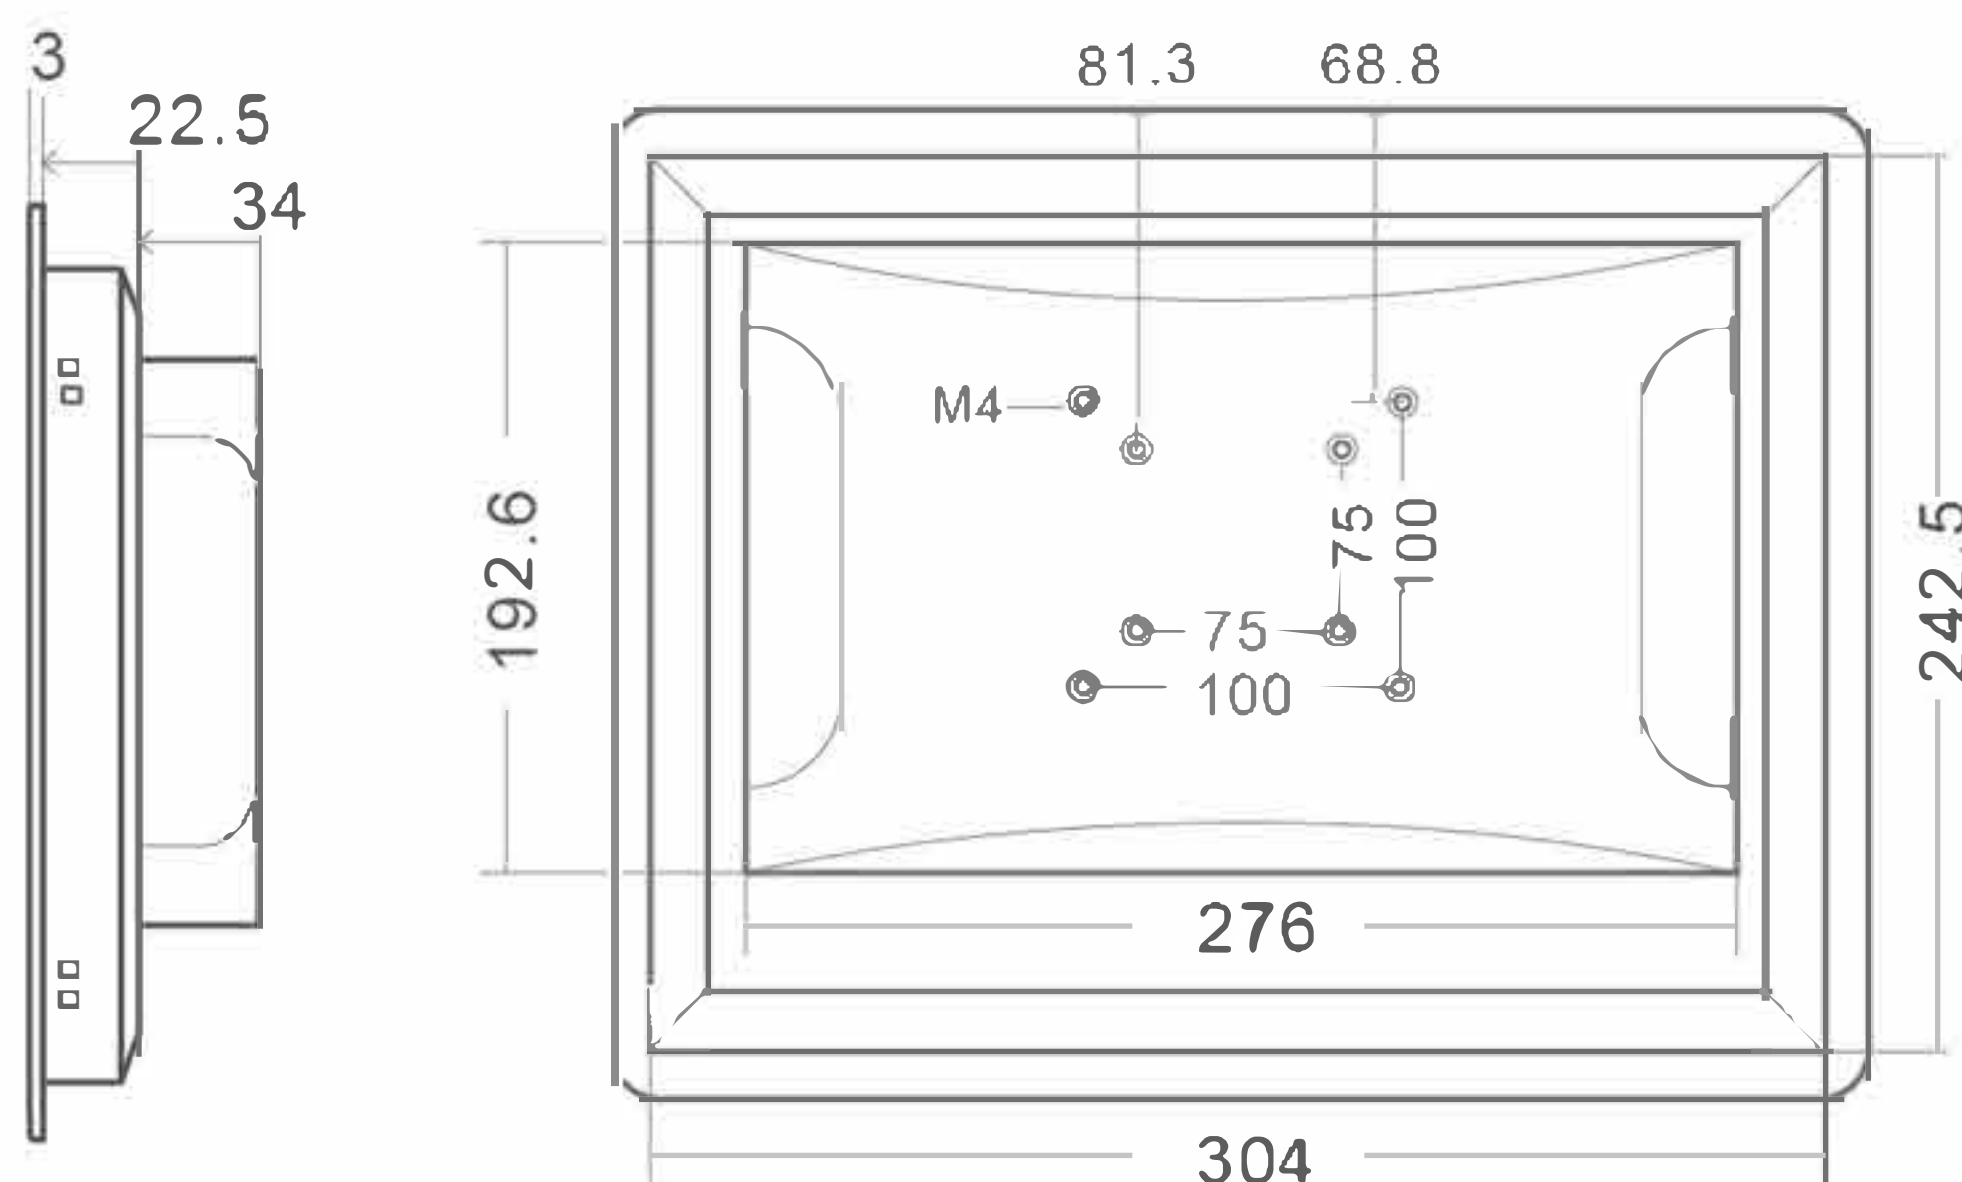

OEM/ODM:
Enclosure Size
Whole Waterproof
5G WIFI

Interfaces

OEM/ODM:
2~8 *COM (RS232/RS485/RS422)
2*LAN (RJ45)
GPIO/LPT/Msata/Mini-PCle

24V Power Supply

Industrial Ports

Touch Type

Front Panel IP65 Design, Water and Dust Proof

5-Wires
Resistive Touch
(One Point)
Life ≥35 million times

PCAP Touch
(Ten Point)
Life ≥50 million times

Dimension

Installation

Embedded With Buckles(Default)

Folding Bracket Stand(Optional)

Wall Hung Kits(Optional)

Match VESA ARM(Optional)

Specification

Display	Panel Type	TFT LED (A+ grade)
	Screen Size	12.1 inch
	Housing Material	Aluminum Alloy Enclosure
	Screen Ratio	4:3
	Resolution	800x600, optional 1024x768
	Contrast	1000:1
	Display Colors	16.7 M
	Brightness	400cd/m ² (1000cd/m ² for Customized)
	Screen Pixel Pitch	0.264 mm
	Viewing Angle	(H)160 x (V)160
	Touch Screen Type	No Touch/Resistive Touch/Capacitive Touch
Response Time	5ms	
LED Backlight Lifespan	50,000 h	
Color	Silver or Black (Can Customized)	
Motherboard	CPU	Intel Celeron Quad-core J1900 2.0 GHz, Optional i3/i5/i7
	RAM	2G DDR3, Optional Up to 4G/8G
	SSD	32G SDD , Optional Up to 64G/128G/256G/500G
	HDD	500GB/1TB HDD (Optional)
	WiFi	Built-in, 802.11a/b/g/n
	I/O	12V Power Adapter x1/USB2.0 x4/Internet Access x1/HDMI x1/VGA x1/Audio IO x1/COM x2 (Can Customized)
Others	OS	Windows 7/8/10, Linux
	Power Supply	External 12V/5A Power Adapter
	Power Consumption	≤ 45W
	Temperature	Operation: -10°C~60°C, Transportation & Storage: -20°C~60°C
	Humidity	Operation: 40%~65%, Transportation & Storage: 35%~80%
	Installations	Default: Embedded with Buckles Optional: Wall Hung Kits/Desktop Stand/Folding Bracket Stand/VESA Mounted
	Certificates	CE/FCC/RoHS
Warranty	2 Year	
Accessories	Power Adapter/Embedded Clips/Manual	