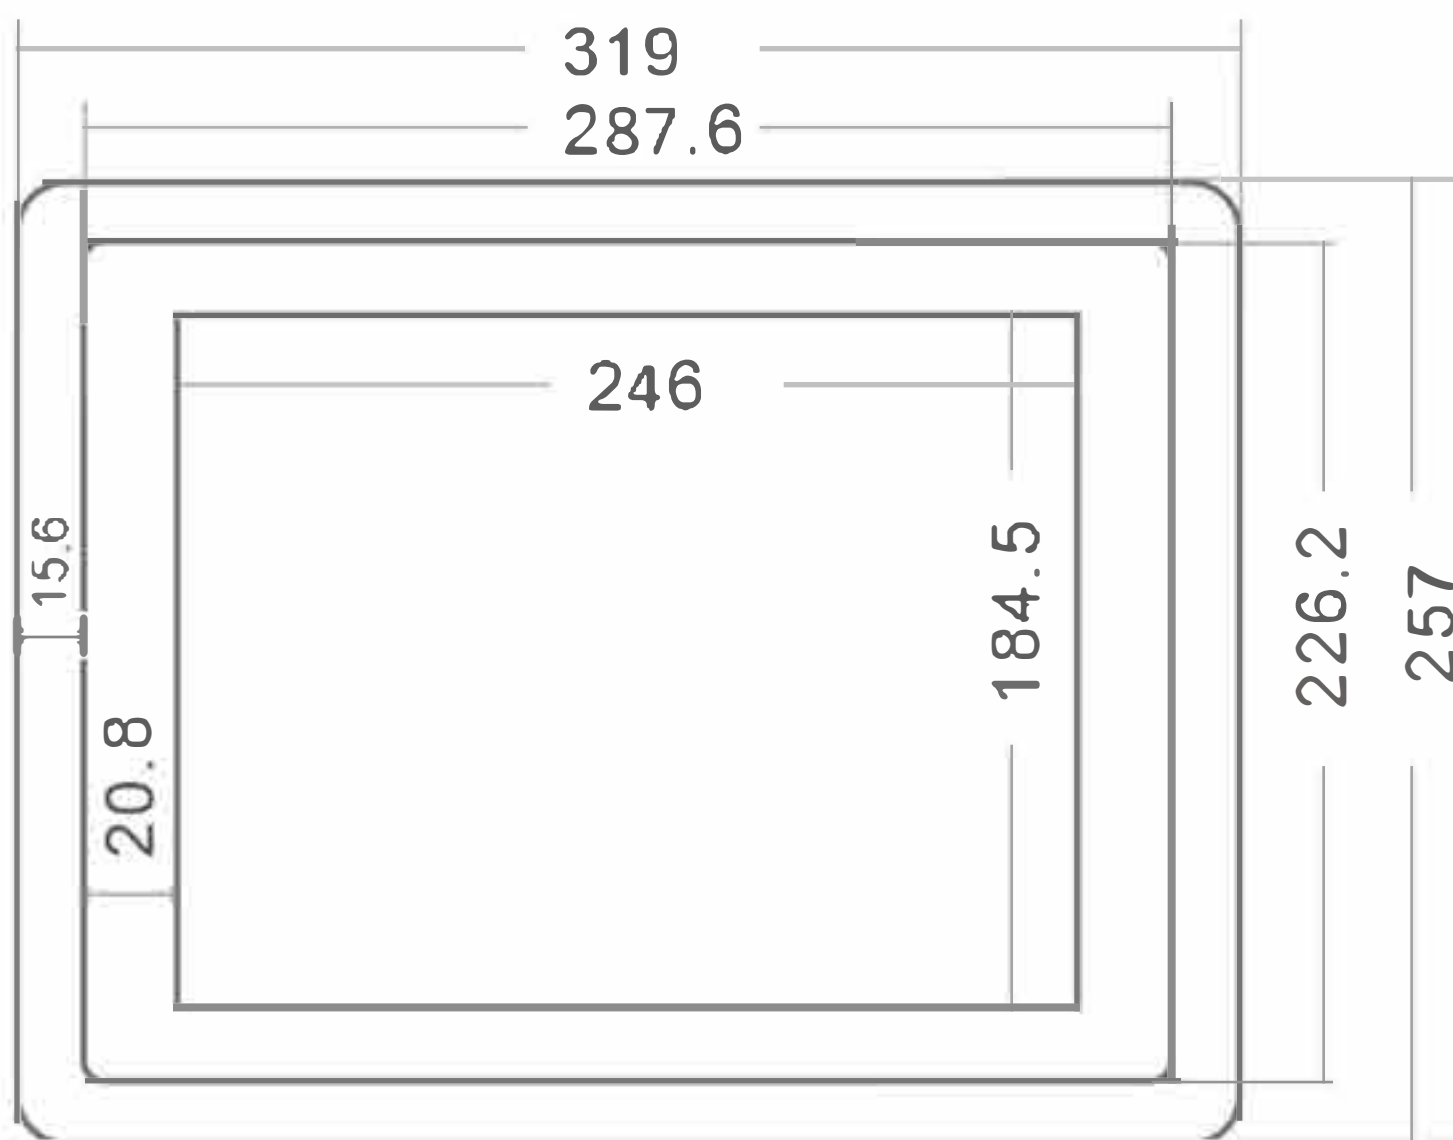

WEWA-TV 12.1" (30,71 cm) PCAP Industrie Touchscreen-PC

Waterproof Full Flat IP65 Seamless Front

WEWA AG
WEWA-TV
get in touch

- 12.1"; 800x600 (4:3) , Optional 1024x768
- Intel Celeron Quad-core J1900, Optional i3/i5/i7
- 2G DDR3 RAM (Up to 4G/8G)
- 32G SSD (Up to 64G/128G/256G/500G)
- OS: Windows 7/8/10, Linux Optional
- 3mm Ultra Thin Front Bezel, Aluminum Alloy Enclosure
- Item number: WT0121TPCAPNW

☀ **Optional: Sunlight Readable(1000cd/m² Brightness)**

Feature

- WIFI (2.4G)
- Power Button
- Embedded Holes
- Waterproof Speaker Hole
- Excellent Heat Dissipation Design
- VESA Holes (75*75mm, 100*100mm)

OEM/ODM:
Enclosure Size
Whole Waterproof
5G WIFI

Interfaces

OEM/ODM:
2~8 *COM (RS232/RS485/RS422)
2*LAN (RJ45)
GPIO/LPT/Msata/Mini-PCle

24V Power Supply

Industrial Ports

Touch Type

Front Panel IP65 Design, Water and Dust Proof

5-Wires
Resistive Touch
(One Point)
Life ≥35 million times

PCAP Touch
(Ten Point)
Life ≥50 million times

Dimension

Installation

Specification