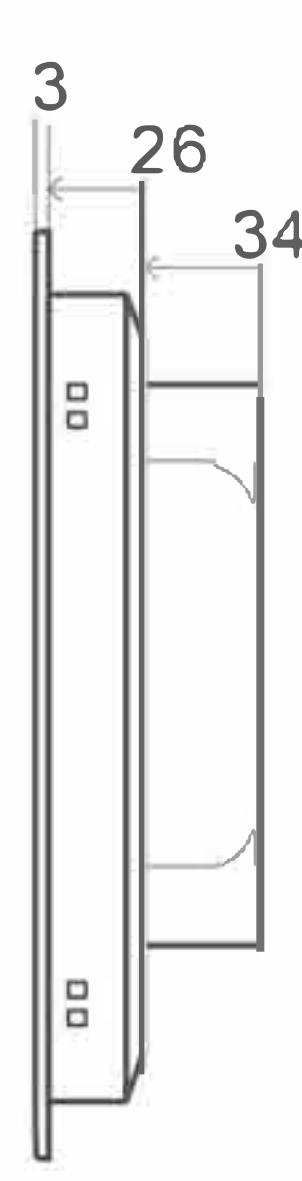

WEWA-TV 15" (38,10 cm) PCAP Industrie Touchscreen-Monitor

Waterproof Full Flat IP65 Seamless Front

WEWA AG
WEWA-TV[®]
get in touch

- 15", 1024x768
- 4:3 Aspect Ratio
- Frame: Industrial Grade Aluminium Alloy
- Inches Available: 10.1 inch to 21.5 inch
- Color: Black or Silver
- OEM, ODM, Customized Available
- Item number: WT0150TMPCAPNW

Touch Type

Front Panel IP65 Design, Water and Dust Proof

Dimension

Installation

Embedded With Buckles(Default)

Folding Bracket Stand(Optional)

Wall Hung Kits(Optional)

Match VESA ARM(Optional)

Specification

General Info	Item No.	WT0150TMPCAPNW
	Material	Aluminum Alloy
	Color	Black/Silver
	IP Rating	IP65, Indoor&Outdoor Complied
	Weight	5.1 KG
	Certificate	CE ROHS
	Warranty	2 Years
	Avalability of Customization	Yes
Screen Info	Screen Size	15 inches with Bezel 3mm
	Resolution	1024*768
	Proportion	4:3
	Gray-scale Response Time	5ms
	Panel Type Industrial	Control A style TFT
	Point Distance	0.264mm
	Contrast	1000:1
	Backlight Type	LED,Lifespan≥50000h
	Display Color	16.7M
	Visual Angle	160°/160°
	Brightness	400cd/m2
	Touch Type	Capacitive,Resistive and Infrared Optional
	Touches Cycles	≥50 Million Times
	Interface Info	Signal Interface
Touch Interface		Ethernet to act as USB for touch
Other Interfaces		Audio Input and Output
Power Connector		DC with Ring Attachment (Optional DC Terminal Block)
Power Info	Power Supply	External Power Adapter 100-240V, 50-60HZ
	Monitor Input Voltage	12-24V
	Monitor Power	≤35W
	Dustproof and Waterproof	Front Panel IP65 Dustproof and Waterproof
	Installation Method	Embedded,Desktop,Wall-mounted,VESA ARM Optional
	Ambient Temperature	<80%,Non-condensable
	Working Temperature	-20°C~70°C
Language Menu	Chinese,English,German,French,Korean, Spanish,Italian,Russian,Customized	