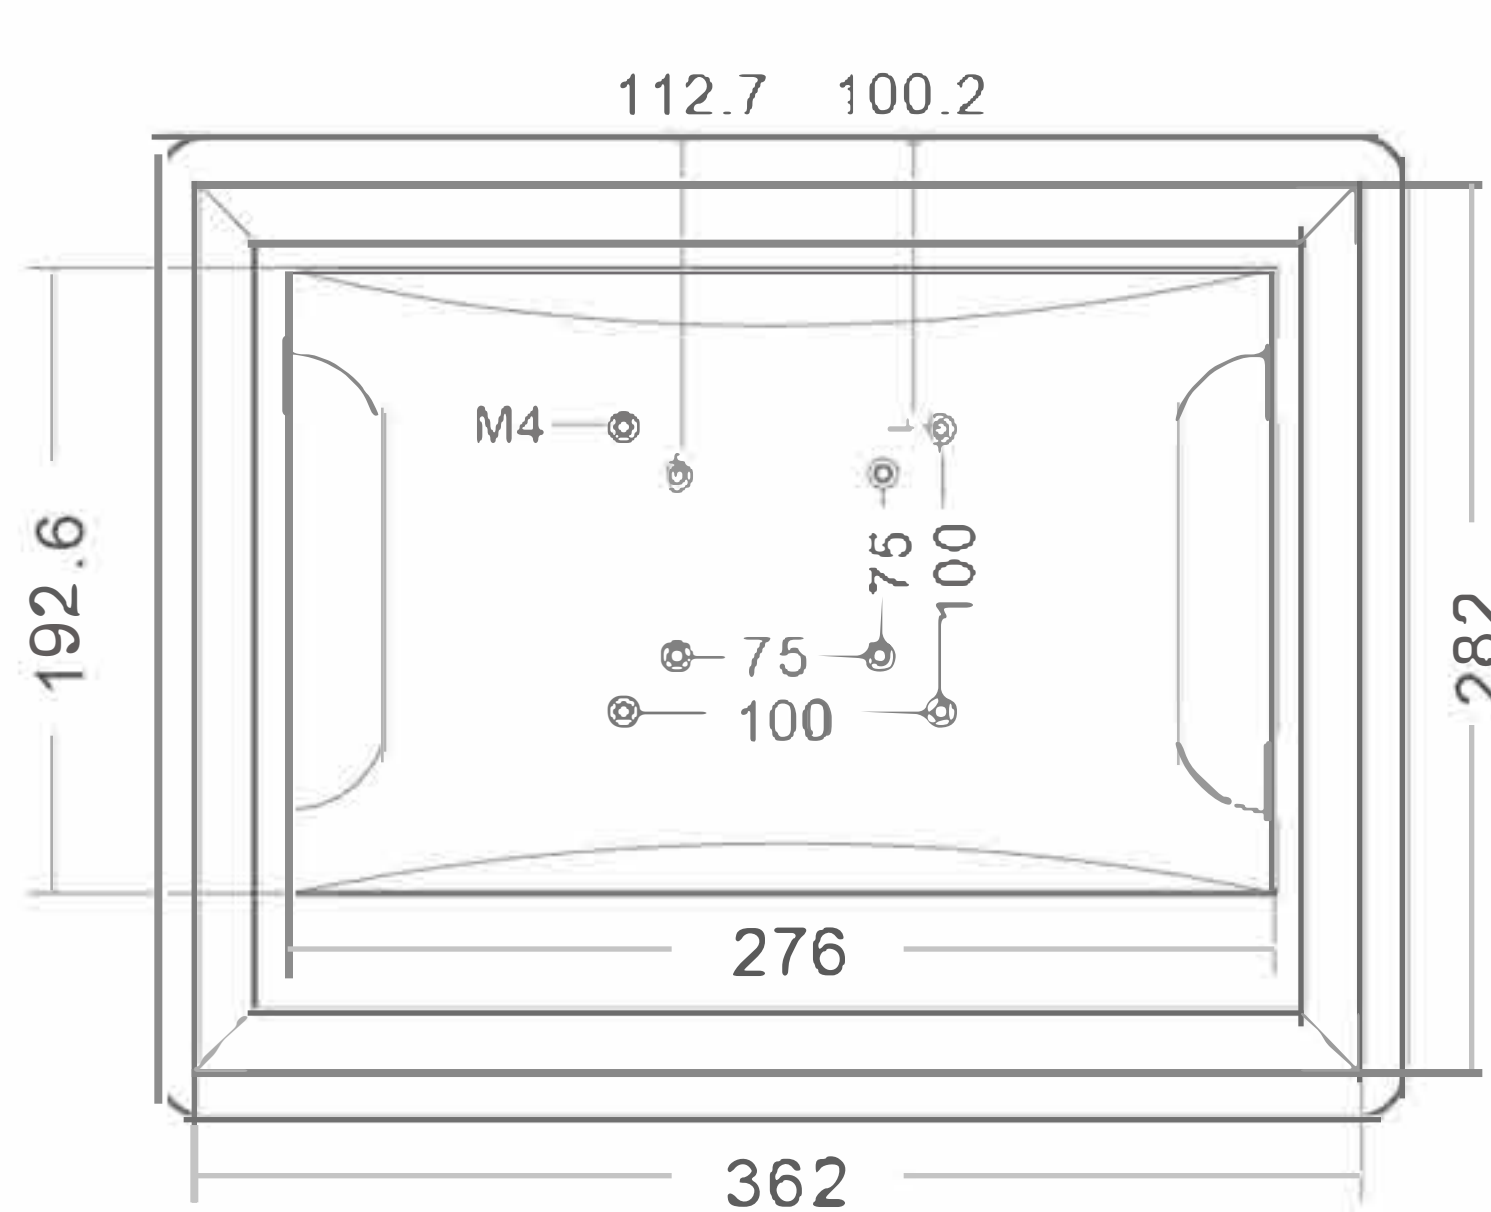

WEWA-TV 15" (38,10 cm) PCAP Industrie Touchscreen-Monitor

Waterproof Full Flat IP65 Seamless Front

WEWA AG
WEWA-TV[®]
get in touch

- 15", 1024x768
- 4:3 Aspect Ratio
- Frame: Industrial Grade Aluminium Alloy
- Inches Available: 10.1 inch to 21.5 inch
- Color: Black or Silver
- OEM, ODM, Customized Available
- Item number: WT0150TMPCAPNW

Touch Type

Front Panel IP65 Design, Water and Dust Proof

Dimension

Installation

Embedded With Buckles(Default)

Folding Bracket Stand(Optional)

Wall Hung Kits(Optional)

Match VESA ARM(Optional)

Specification

General Info	Item No.	WT0150TMPCAPNW
	Material	Aluminum Alloy
	Color	Black/Silver
	IP Rating	IP65, Indoor&Outdoor Complied
	Weight	5.1 KG
	Certificate	CE ROHS
	Warranty	2 Years
	Avalability of Customization	Yes
Screen Info	Screen Size	15 inches with Bezel 3mm
	Resolution	1024*768
	Proportion	4:3
	Gray-scale Response Time	5ms
	Panel Type Industrial	Control A style TFT
	Point Distance	0.264mm
	Contrast	1000:1
	Backlight Type	LED,Lifespan≥50000h
	Display Color	16.7M
	Visual Angle	160°/160°
	Brightness	400cd/m2
	Touch Type	Capacitive,Resistive and Infrared Optional
	Touches Cycles	≥50 Million Times
	Interface Info	Signal Interface
Touch Interface		Ethernet to act as USB for touch
Other Interfaces		Audio Input and Output
Power Connector		DC with Ring Attachment (Optional DC Terminal Block)
Power Info	Power Supply	External Power Adapter 100-240V, 50-60HZ
	Monitor Input Voltage	12-24V
	Monitor Power	≤35W
	Dustproof and Waterproof	Front Panel IP65 Dustproof and Waterproof
	Installation Method	Embedded,Desktop,Wall-mounted,VESA ARM Optional
	Ambient Temperature	<80%,Non-condensable
	Working Temperature	-20°C~70°C
Language Menu	Chinese,English,German,French,Korean, Spanish,Italian,Russian,Customized	