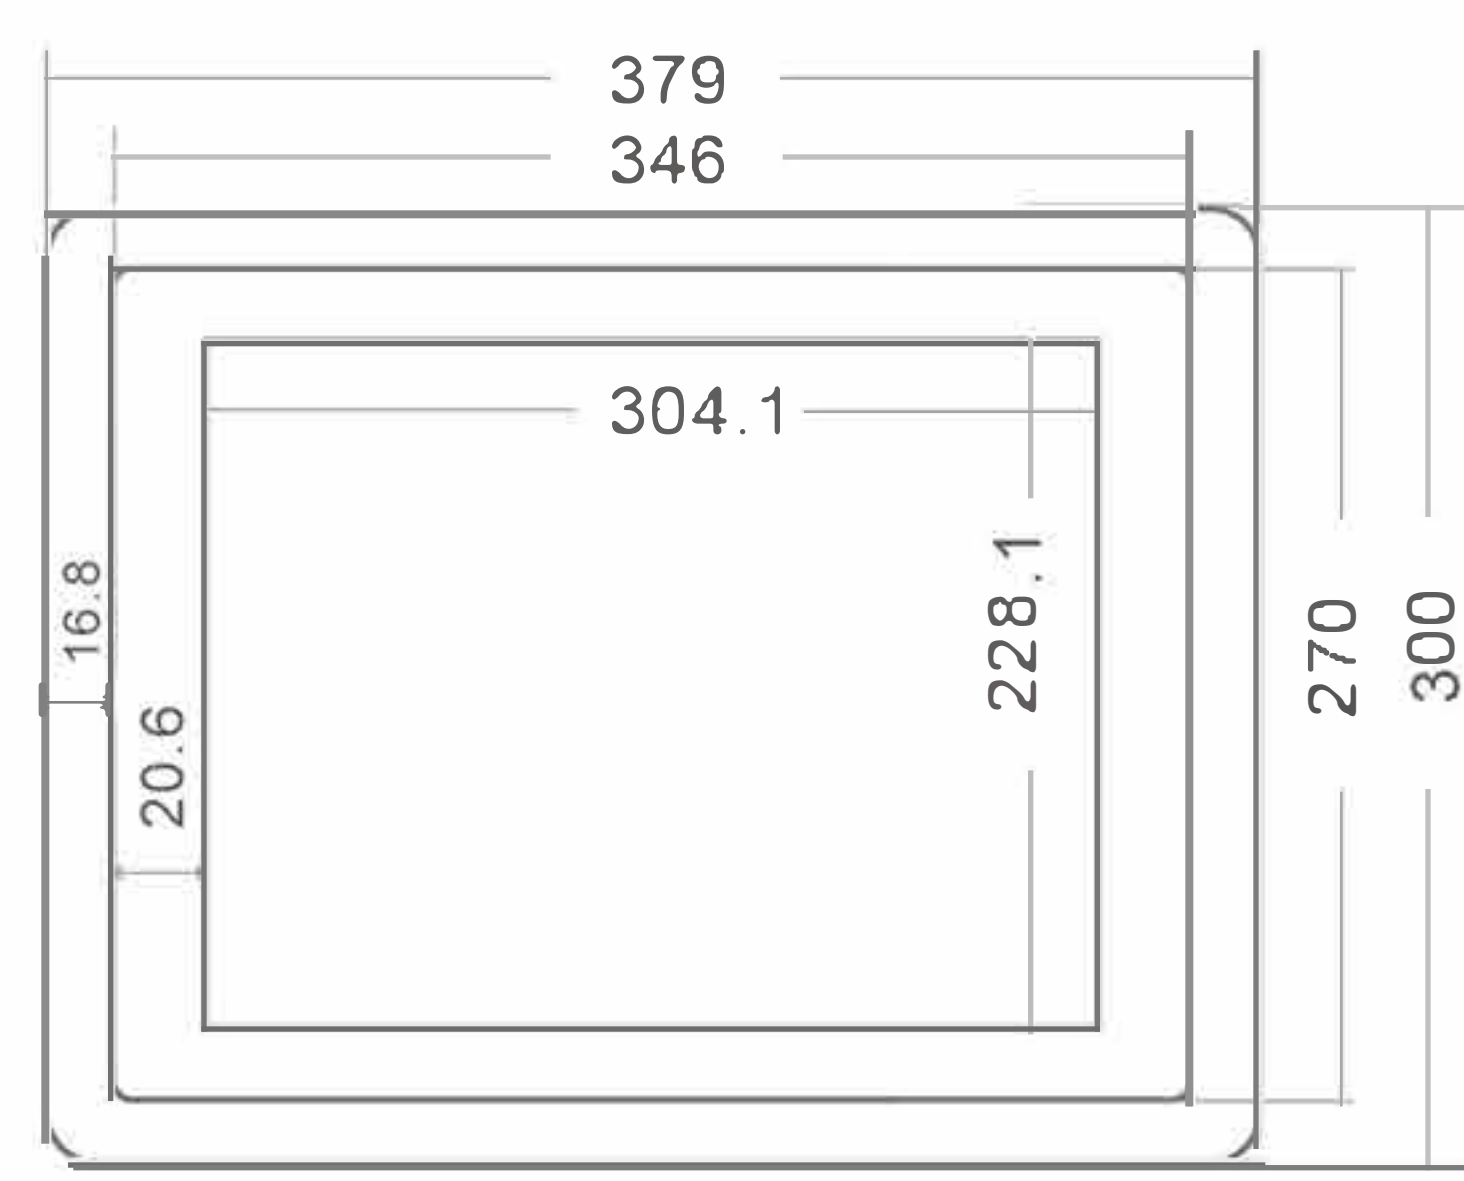

WEWA-TV 15" (38,10 cm) PCAP Industrie Touchscreen-Monitor

Waterproof Full Flat IP65 Seamless Front

WEWA AG
WEWA-TV[®]
get in touch

- 15", 1024x768
- 4:3 Aspect Ratio
- Frame: Industrial Grade Aluminium Alloy
- Inches Available: 10.1 inch to 21.5 inch
- Color: Black or Silver
- OEM, ODM, Customized Available
- Item number: WT0150TMPCAPNW

Touch Type

Front Panel IP65 Design, Water and Dust Proof

Dimension

Installation

Embedded With Buckles(Default)

Folding Bracket Stand(Optional)

Wall Hung Kits(Optional)

Match VESA ARM(Optional)

Specification

General Info	Item No.	WT0150TMPCAPNW
	Material	Aluminum Alloy
	Color	Black/Silver
	IP Rating	IP65, Indoor&Outdoor Complied
	Weight	5.1 KG
	Certificate	CE ROHS
	Warranty	2 Years
	Avalability of Customization	Yes
Screen Info	Screen Size	15 inches with Bezel 3mm
	Resolution	1024*768
	Proportion	4:3
	Gray-scale Response Time	5ms
	Panel Type Industrial	Control A style TFT
	Point Distance	0.264mm
	Contrast	1000:1
	Backlight Type	LED,Lifespan≥50000h
	Display Color	16.7M
	Visual Angle	160°/160°
	Brightness	400cd/m2
	Touch Type	Capacitive,Resistive and Infrared Optional
	Touches Cycles	≥50 Million Times
	Interface Info	Signal Interface
Touch Interface		Ethernet to act as USB for touch
Other Interfaces		Audio Input and Output
Power Connector		DC with Ring Attachment (Optional DC Terminal Block)
Power Info	Power Supply	External Power Adapter 100-240V, 50-60HZ
	Monitor Input Voltage	12-24V
	Monitor Power	≤35W
	Dustproof and Waterproof	Front Panel IP65 Dustproof and Waterproof
	Installation Method	Embedded,Desktop,Wall-mounted,VESA ARM Optional
	Ambient Temperature	<80%,Non-condensable
	Working Temperature	-20°C~70°C
Language Menu	Chinese,English,German,French,Korean, Spanish,Italian,Russian,Customized	