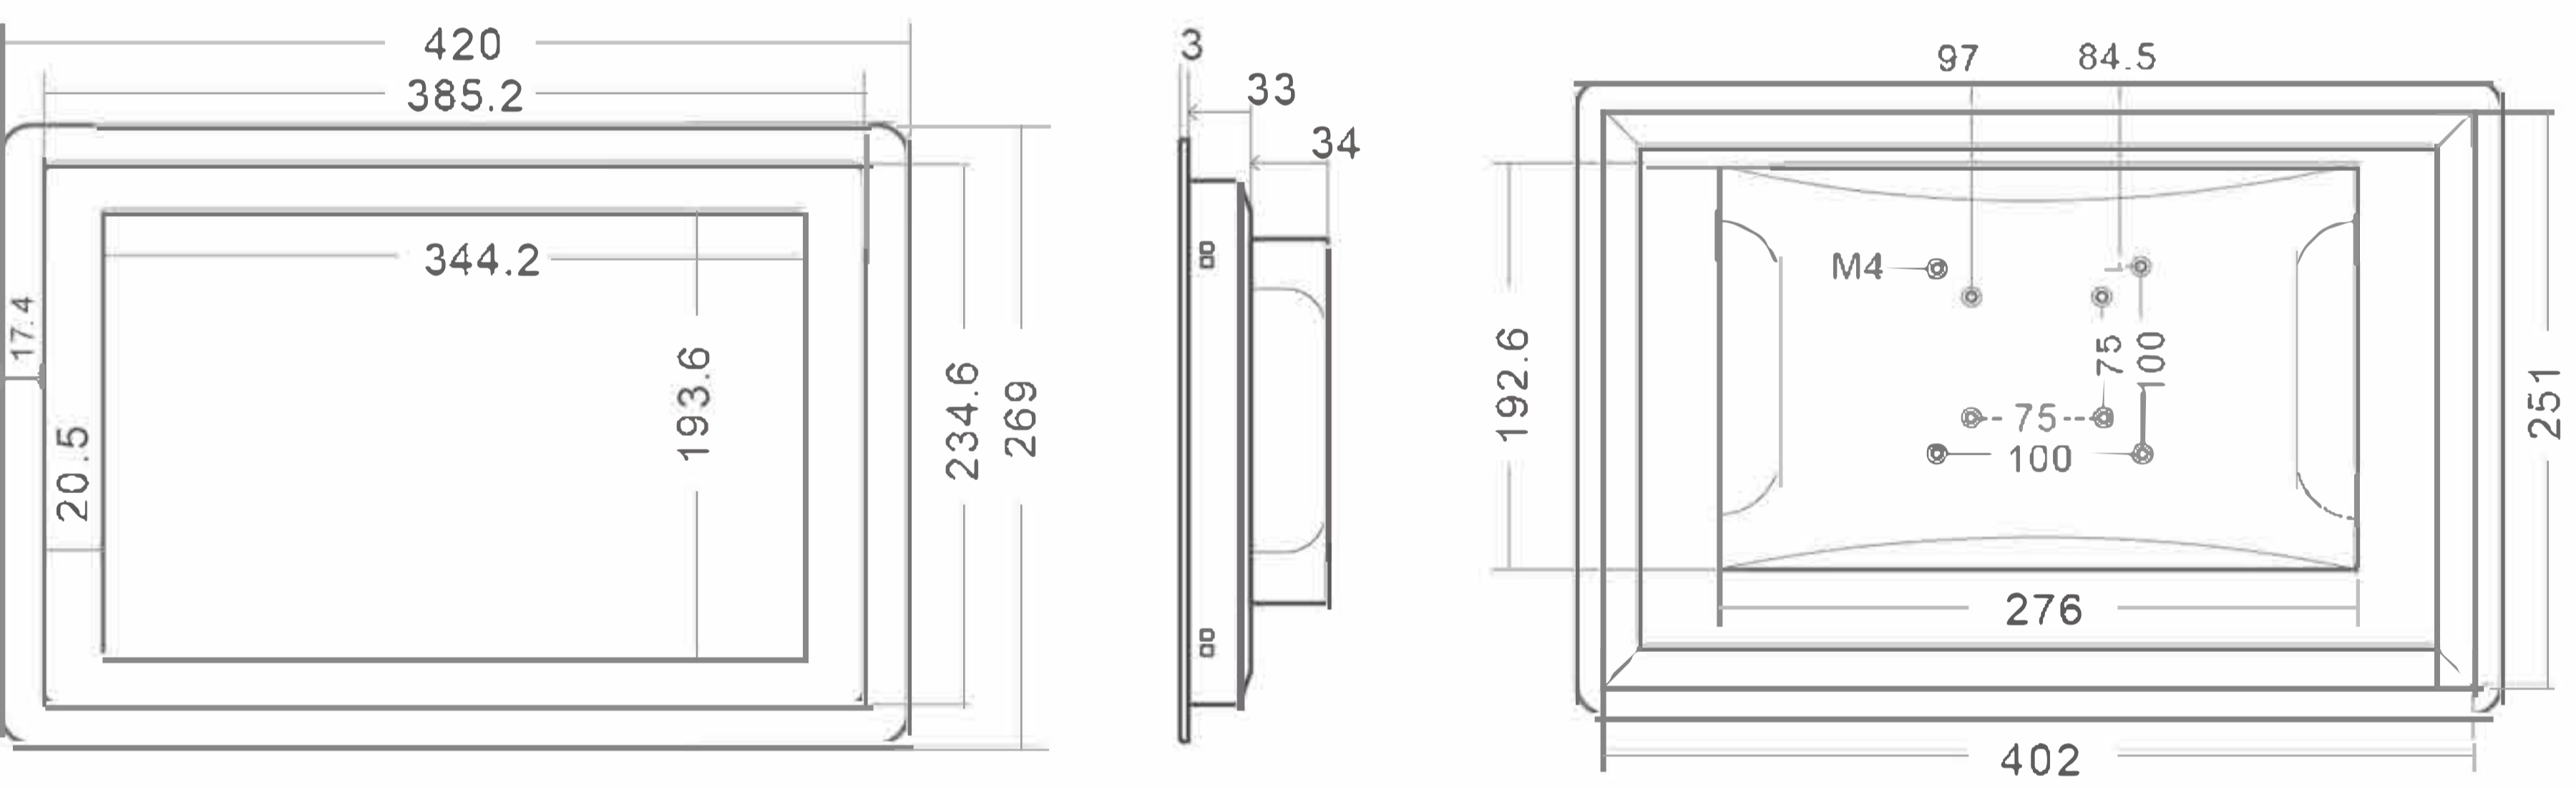

# WEWA-TV 15.6" (39,62 cm) PCAP Industrie Touchscreen-Monitor

Waterproof Full Flat IP65 Seamless Front

**WEWA AG**  
WEWA-TV<sup>®</sup>  
get in touch

- 15.6", 1366x768, Optional 1920x1080
- 16:9 Aspect Ratio
- Frame: Industrial Grade Aluminium Alloy
- Inches Available: 10.1 Inch to 21.5 Inch
- Color: Black or Silver
- OEM, ODM, Customized Service Available
- Item number: WT0156TMWPCAPNW

## Dimension

## Installation

Embedded With Buckles(Default)

Folding Bracket Stand(Optional)

Wall Hung Kits(Optional)

Match VESA ARM(Optional)

<b>General Info</b>	Item No.	WT0156TMWPCAPNW
	Material	Aluminum Alloy
	Color	Black/Silver
	IP Rating	IP65, Indoor&Outdoor Complied
	Weight	5.2 KG
	Certificate	CE ROHS
	Warranty	2 years
	Avalability of Customization	Yes
<b>Screen Info</b>	Screen Size	15.6 inches with Bezel 3mm
	Resolution	1366*768, Optional 1920*1080
	Proportion	16:9
	Gray-scale Response Time	5ms
	Panel Type Industrial	Control A style TFT
	Point Distance	0.264mm
	Contrast	1000:1
	Backlight Type	LED,Lifespan≥50000h
	Display Color	16.7M
	Visual Angle	160°/160°
	Brightness	400cd/m2
	Touch Type	Capacitive,Resistive and Infrared Optional
	Touches Cycles	≥50 Million Times
	<b>Interface Info</b>	Signal Interface
Touch Interface		Ethernet to act as USB for touch
Other Interfaces		Audio Input and Output
Power Connector		DC with Ring Attachment (Optional DC Terminal Block)
<b>Power Info</b>	Power Supply	External Power Adapter 100-240V, 50-60HZ
	Monitor Input Voltage	12-24V
	Monitor Power	≤35W
	Dustproof and Waterproof	Front Panel IP65 Dustproof and Waterproof
	Installation Method	Embedded,Desktop,Wall-mounted,VESA ARM Optional
	Ambient Temperature	<80%,Non-condensable
	Working Temperature	-20°C~70°C
Language Menu	Chinese,English,German,French,Korean, Spanish,Italian,Russian,Customized	