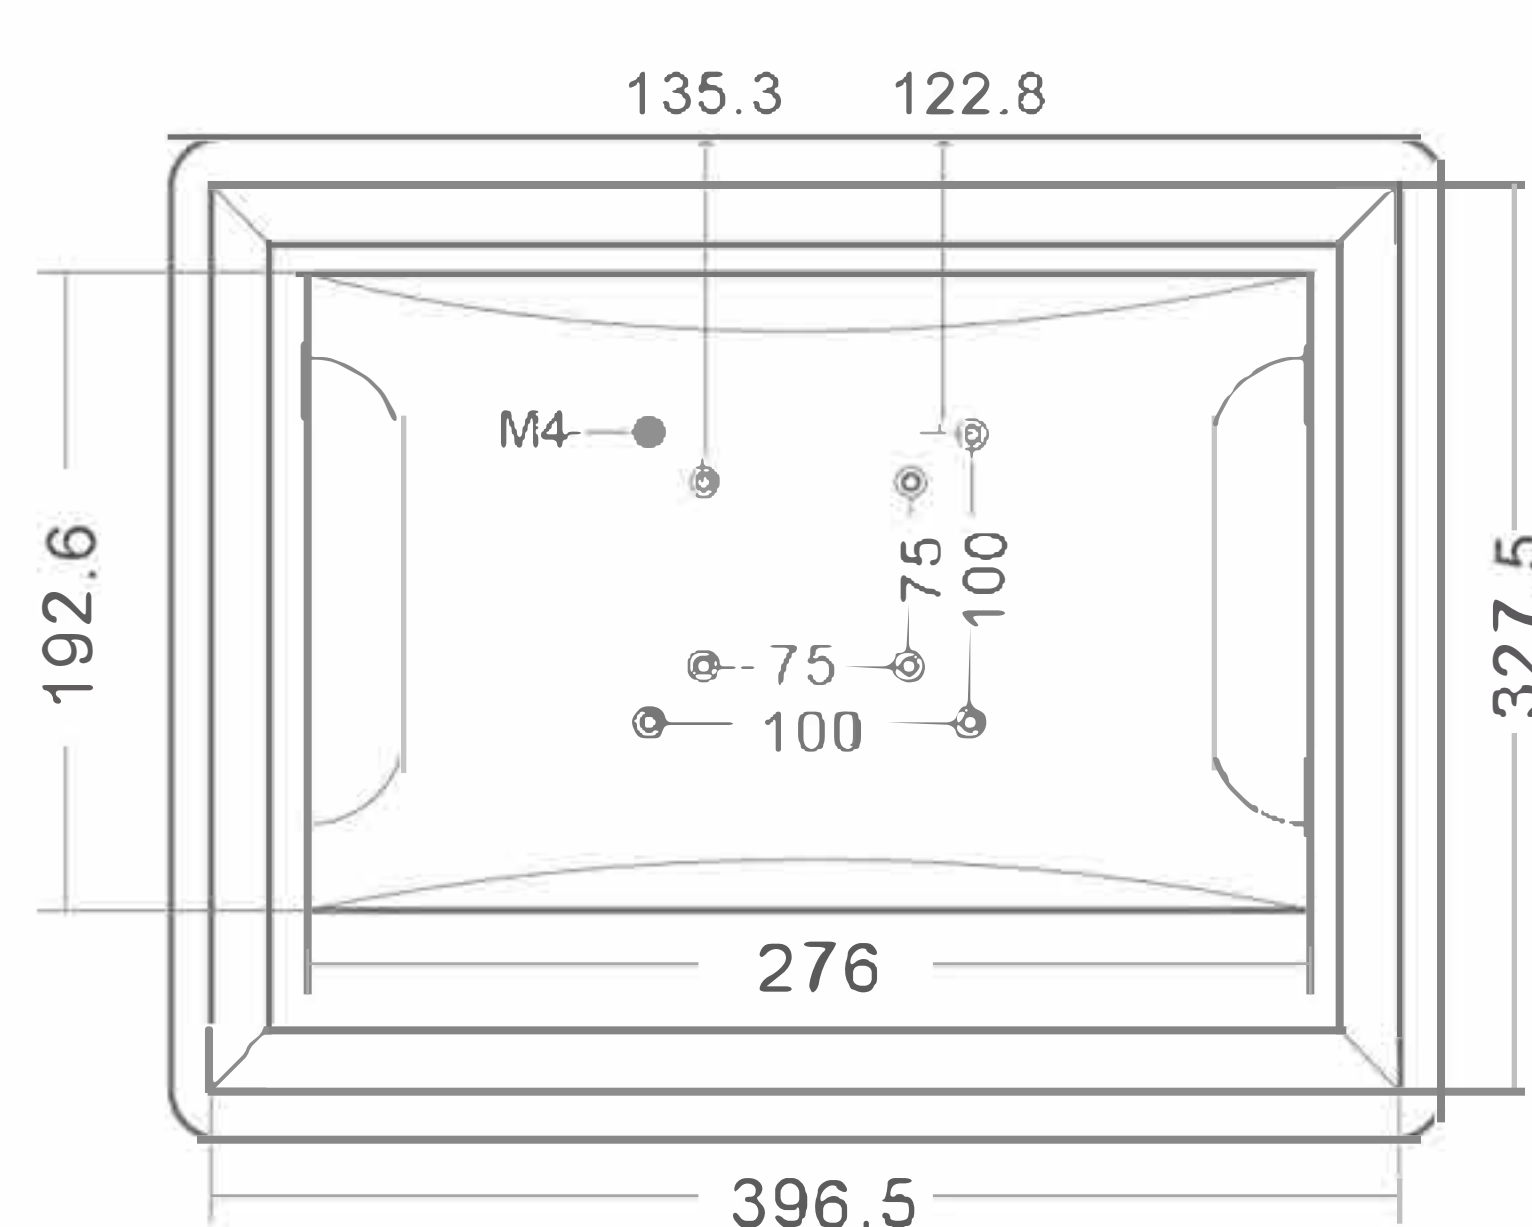

WEWA-TV 17" (43,18 cm) PCAP Industrie Touchscreen-Monitor

Waterproof Full Flat IP65 Seamless Front

WEWA AG
WEWA-TV[®]
get in touch

- 17", 1280x1024
- 4:3 Aspect Ratio
- Frame: Industrial Grade Aluminium Alloy
- Inches Available: 10.1 inch to 21.5 inch
- Color: Black or Silver
- OEM, ODM, Customized Service Available
- Item number: WT0170TMPCAPNW

Touch Type

Front Panel IP65 Design, Water and Dust Proof

Dimension

Installation

Embedded With Buckles(Default)

Folding Bracket Stand(Optional)

Wall Hung Kits(Optional)

Match VESA ARM(Optional)

Specification

General Info	Item No.	WT0170TMPCAPNW
	Material	Aluminum Alloy
	Color	Black/Silver
	IP Rating	IP65, Indoor&Outdoor Complied
	Weight	5.9 KG
	Certificate	CE ROHS
	Warranty	2 Years
	Avalability of Customization	Yes
Screen Info	Screen Size	17 inches with Bezel 3mm
	Resolution	1280*1024
	Proportion	4:3
	Gray-scale Response Time	5ms
	Panel Type Industrial	Control A style TFT
	Point Distance	0.264mm
	Contrast	1000:1
	Backlight Type	LED,Lifespan≥50000h
	Display Color	16.7M
	Visual Angle	160°/160°
	Brightness	400cd/m2
	Touch Type	Capacitive,Resistive and Infrared Optional
	Touches Cycles	≥50 Million Times
	Interface Info	Signal Interface
Touch Interface		Ethernet to act as USB for touch
Other Interfaces		Audio Input and Output
Power Connector		DC with Ring Attachment (Optional DC Terminal Block)
Power Info	Power Supply	External Power Adapter 100-240V, 50-60HZ
	Monitor Input Voltage	12-24V
	Monitor Power	≤35W
	Dustproof and Waterproof	Front Panel IP65 Dustproof and Waterproof
	Installation Method	Embedded,Desktop,Wall-mounted,VESA ARM Optional
	Ambient Temperature	<80%,Non-condensable
	Working Temperature	-20°C~70°C
Language Menu	Chinese,English,German,French,Korean, Spanish,Italian,Russian,Customized	