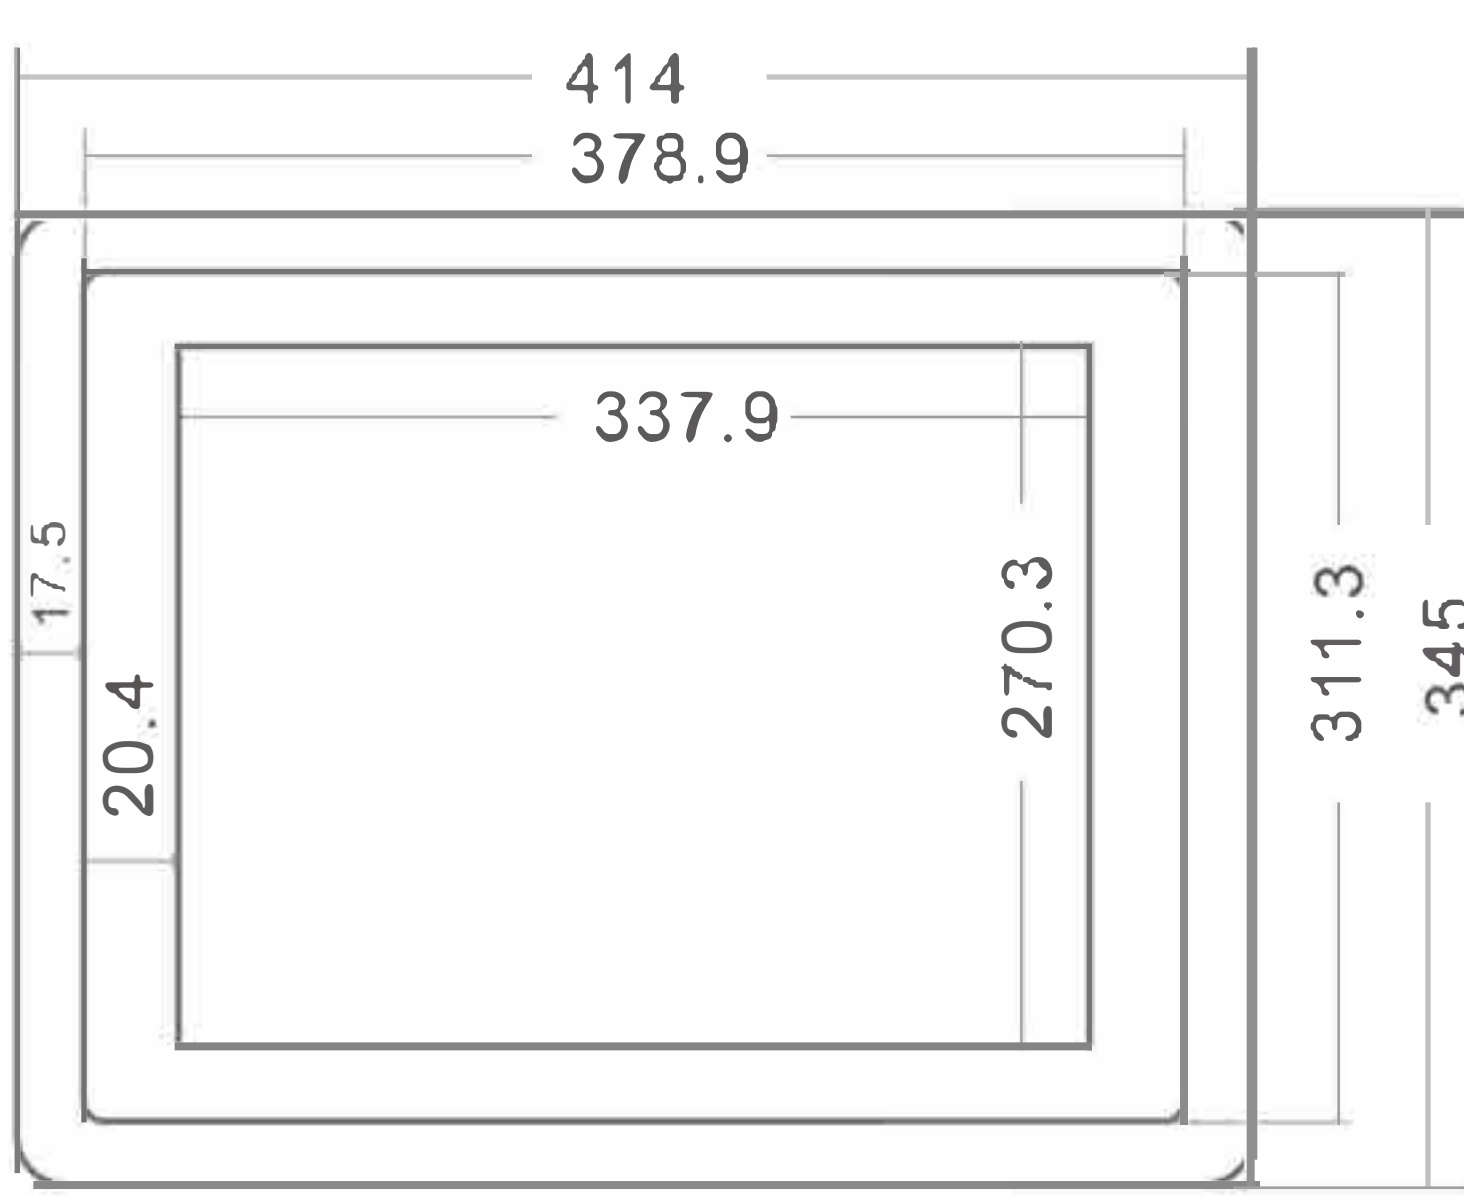

WEWA-TV 17" (43,18 cm) PCAP Industrie Touchscreen-Monitor

Waterproof Full Flat IP65 Seamless Front

WEWA AG
WEWA-TV[®]
get in touch

- 17", 1280x1024
- 4:3 Aspect Ratio
- Frame: Industrial Grade Aluminium Alloy
- Inches Available: 10.1 inch to 21.5 inch
- Color: Black or Silver
- OEM, ODM, Customized Service Available
- Item number: WT0170TMPCAPNW

Touch Type

Front Panel IP65 Design, Water and Dust Proof

Dimension

Installation

Embedded With Buckles(Default)

Folding Bracket Stand(Optional)

Wall Hung Kits(Optional)

Match VESA ARM(Optional)

Specification

General Info	Item No.	WT0170TMPCAPNW
	Material	Aluminum Alloy
	Color	Black/Silver
	IP Rating	IP65, Indoor&Outdoor Complied
	Weight	5.9 KG
	Certificate	CE ROHS
	Warranty	2 Years
	Avalability of Customization	Yes
Screen Info	Screen Size	17 inches with Bezel 3mm
	Resolution	1280*1024
	Proportion	4:3
	Gray-scale Response Time	5ms
	Panel Type Industrial	Control A style TFT
	Point Distance	0.264mm
	Contrast	1000:1
	Backlight Type	LED,Lifespan≥50000h
	Display Color	16.7M
	Visual Angle	160°/160°
	Brightness	400cd/m2
	Touch Type	Capacitive,Resistive and Infrared Optional
	Touches Cycles	≥50 Million Times
	Interface Info	Signal Interface
Touch Interface		Ethernet to act as USB for touch
Other Interfaces		Audio Input and Output
Power Connector		DC with Ring Attachment (Optional DC Terminal Block)
Power Info	Power Supply	External Power Adapter 100-240V, 50-60HZ
	Monitor Input Voltage	12-24V
	Monitor Power	≤35W
	Dustproof and Waterproof	Front Panel IP65 Dustproof and Waterproof
	Installation Method	Embedded,Desktop,Wall-mounted,VESA ARM Optional
	Ambient Temperature	<80%,Non-condensable
	Working Temperature	-20°C~70°C
Language Menu	Chinese,English,German,French,Korean, Spanish,Italian,Russian,Customized	