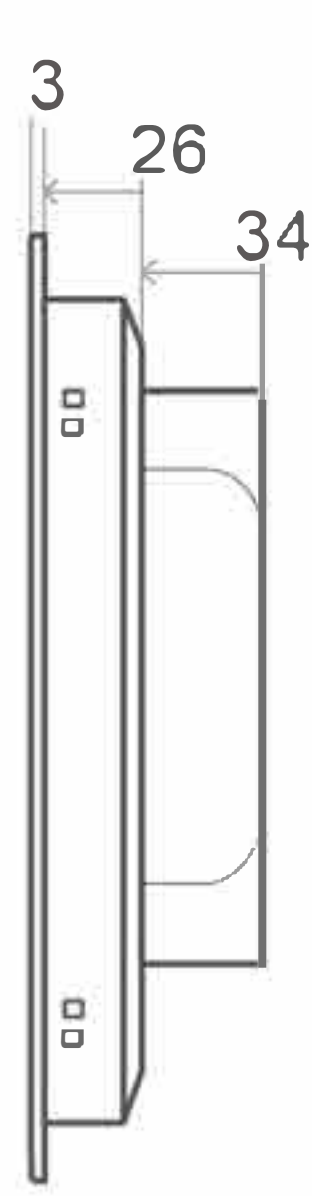

WEWA-TV 17" (43,18 cm) PCAP Industrie Touchscreen-Monitor

Waterproof Full Flat IP65 Seamless Front

WEWA AG
WEWA-TV[®]
get in touch

- 17", 1280x1024
- 4:3 Aspect Ratio
- Frame: Industrial Grade Aluminium Alloy
- Inches Available: 10.1 inch to 21.5 inch
- Color: Black or Silver
- OEM, ODM, Customized Service Available
- Item number: WT0170TMPCAPNW

Touch Type

Front Panel IP65 Design, Water and Dust Proof

Dimension

Installation

Embedded With Buckles(Default)

Folding Bracket Stand(Optional)

Wall Hung Kits(Optional)

Match VESA ARM(Optional)

Specification

General Info	Item No.	WT0170TMPCAPNW
	Material	Aluminum Alloy
	Color	Black/Silver
	IP Rating	IP65, Indoor&Outdoor Complied
	Weight	5.9 KG
	Certificate	CE ROHS
	Warranty	2 Years
	Avalability of Customization	Yes
Screen Info	Screen Size	17 inches with Bezel 3mm
	Resolution	1280*1024
	Proportion	4:3
	Gray-scale Response Time	5ms
	Panel Type Industrial	Control A style TFT
	Point Distance	0.264mm
	Contrast	1000:1
	Backlight Type	LED,Lifespan≥50000h
	Display Color	16.7M
	Visual Angle	160°/160°
	Brightness	400cd/m2
	Touch Type	Capacitive,Resistive and Infrared Optional
	Touches Cycles	≥50 Million Times
	Interface Info	Signal Interface
Touch Interface		Ethernet to act as USB for touch
Other Interfaces		Audio Input and Output
Power Connector		DC with Ring Attachment (Optional DC Terminal Block)
Power Info	Power Supply	External Power Adapter 100-240V, 50-60HZ
	Monitor Input Voltage	12-24V
	Monitor Power	≤35W
	Dustproof and Waterproof	Front Panel IP65 Dustproof and Waterproof
	Installation Method	Embedded,Desktop,Wall-mounted,VESA ARM Optional
	Ambient Temperature	<80%,Non-condensable
	Working Temperature	-20°C~70°C
Language Menu	Chinese,English,German,French,Korean, Spanish,Italian,Russian,Customized	