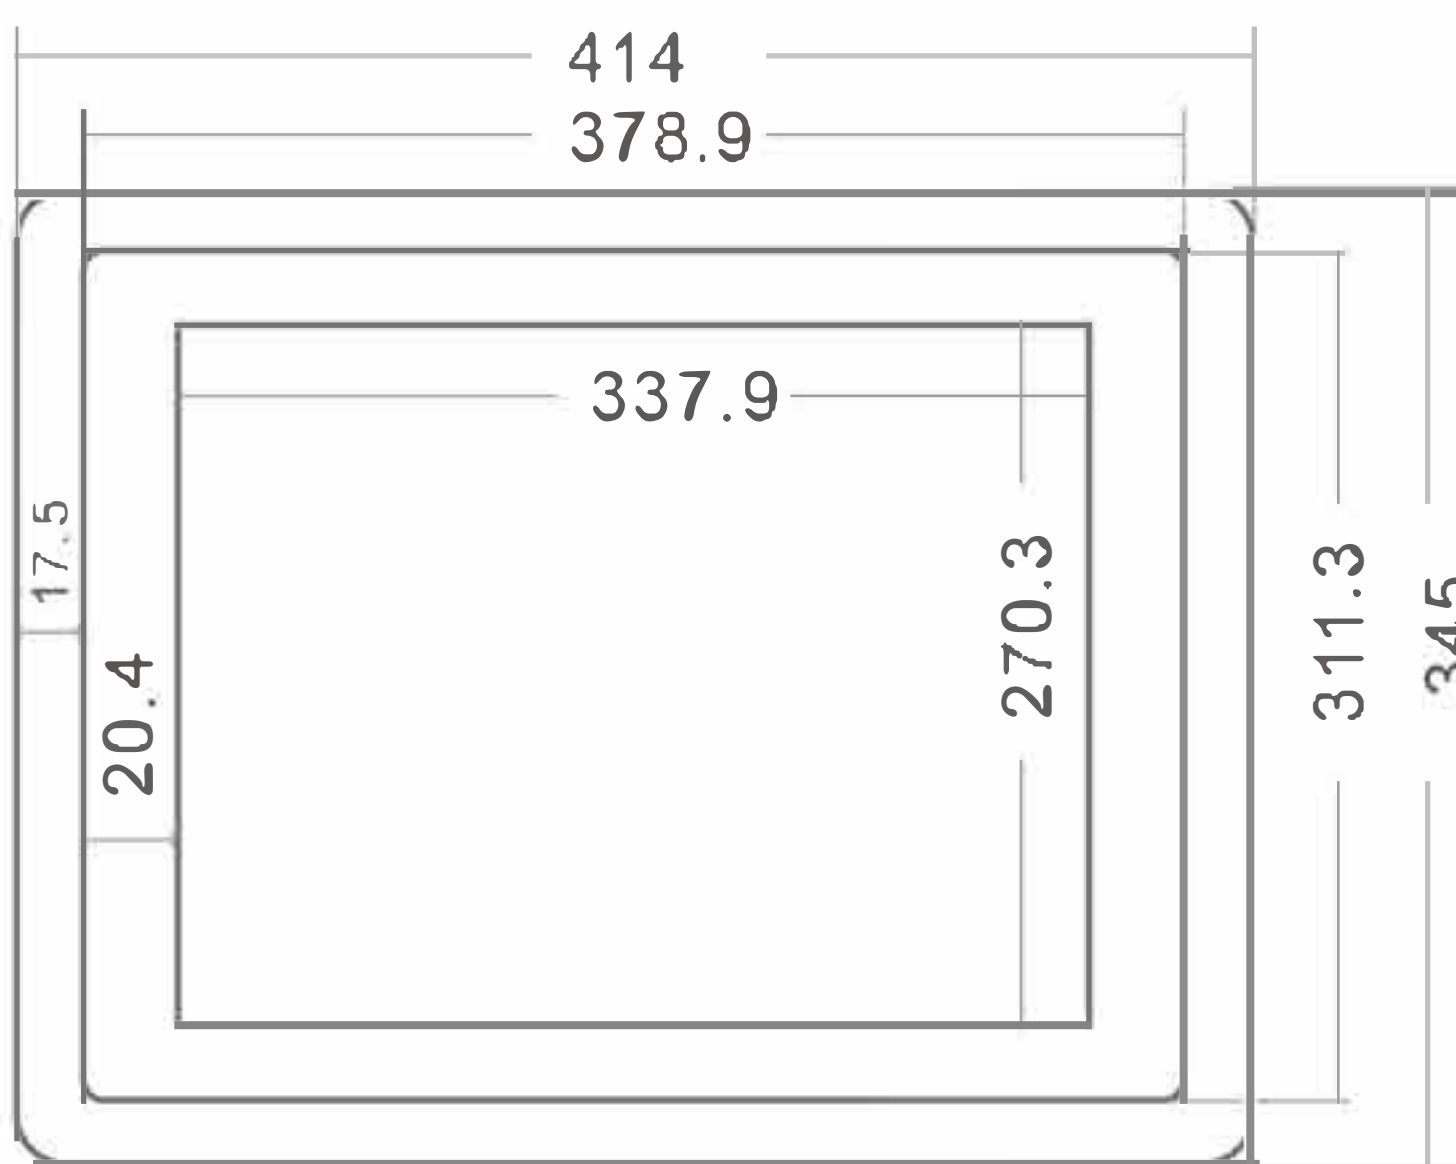

# WEWA-TV 17" (43,18 cm) PCAP Industrie Touchscreen-PC

Waterproof Full Flat IP65 Seamless Front

**WEWA AG**  
WEWA-TV<sup>®</sup>  
get in touch

- 17", 1280x1024, 4:3 Aspect Ratio
- Intel Celeron Quad-core J1900, Optional i3/i5/i7
- 2G DDR3 RAM (Up to 4G/8G)
- 32G SSD (Up to 64G/128G/256G/500G)
- OS: Windows 7/8/10, Linux Optional
- 3mm Ultra Thin Front Bezel, Aluminum Alloy Enclosure
- Item number: WT017 OTPCPCAPNW

## Feature

- WIFI (2.4G)
- Power Button
- Embedded Holes
- Waterproof Speaker Hole
- Excellent Heat Dissipation Design
- VESA Holes (75\*75mm, 100\*100mm)

**OEM/ODM:**  
Enclosure Size  
Whole Waterproof  
5G WIFI

## Dimension

## Specification

Display	Panel Type	TFT LED (A+ grade)
	Screen Size	17 inch
	Housing Material	Aluminum Alloy Enclosure
	Screen Ratio	4:3
	Resolution	1280x1024
	Contrast	1000:1
	Display Colors	16.7 M
	Brightness	400cd/m <sup>2</sup> (1000cd/m <sup>2</sup> for Customized)
	Screen Pixel Pitch	0.264 mm
	Viewing Angle	(H)160 x (V)160
	Touch Screen Type	No Touch/Resistive Touch/Capacitive Touch
Response Time	5ms	
LED Backlight Lifespan	50,000 h	
Motherboard	Color	Silver or Black (Can Customized)
	CPU	Intel Celeron Quad-core J1900 2.0 GHz, Optional i3/i5/i7
	RAM	2G DDR3, Optional Up to 4G/8G
	SSD	32G SDD , Optional Up to 64G/128G/256G/500G
	HDD	500GB/1TB HDD (Optional)
	WiFi	Built-in, 802.11a/b/g/n
	I/O	12V Power Adapter x1/USB2.0 x4/Internet Access x1/HDMI x1/VGA x1/Audio IO x1/COM x2 (Can Customized)
Others	OS	Windows 7/8/10, Linux
	Power Supply	External 12V/5A Power Adapter
	Power Consumption	≤ 45W
	Temperature	Operation: -10°C~60°C, Transportation & Storage: -20°C~60°C
	Humidity	Operation: 40%~65%, Transportation & Storage: 35%~80%
	Installations	Default: Embedded with Buckles Optional: Wall Hung Kits/Desktop Stand/Folding Bracket Stand/VESA Mounted
	Certificates	CE/FCC/RoHS
	Warranty	2 Year
Accessories	Power Adapter/Embedded Clips/Manual	