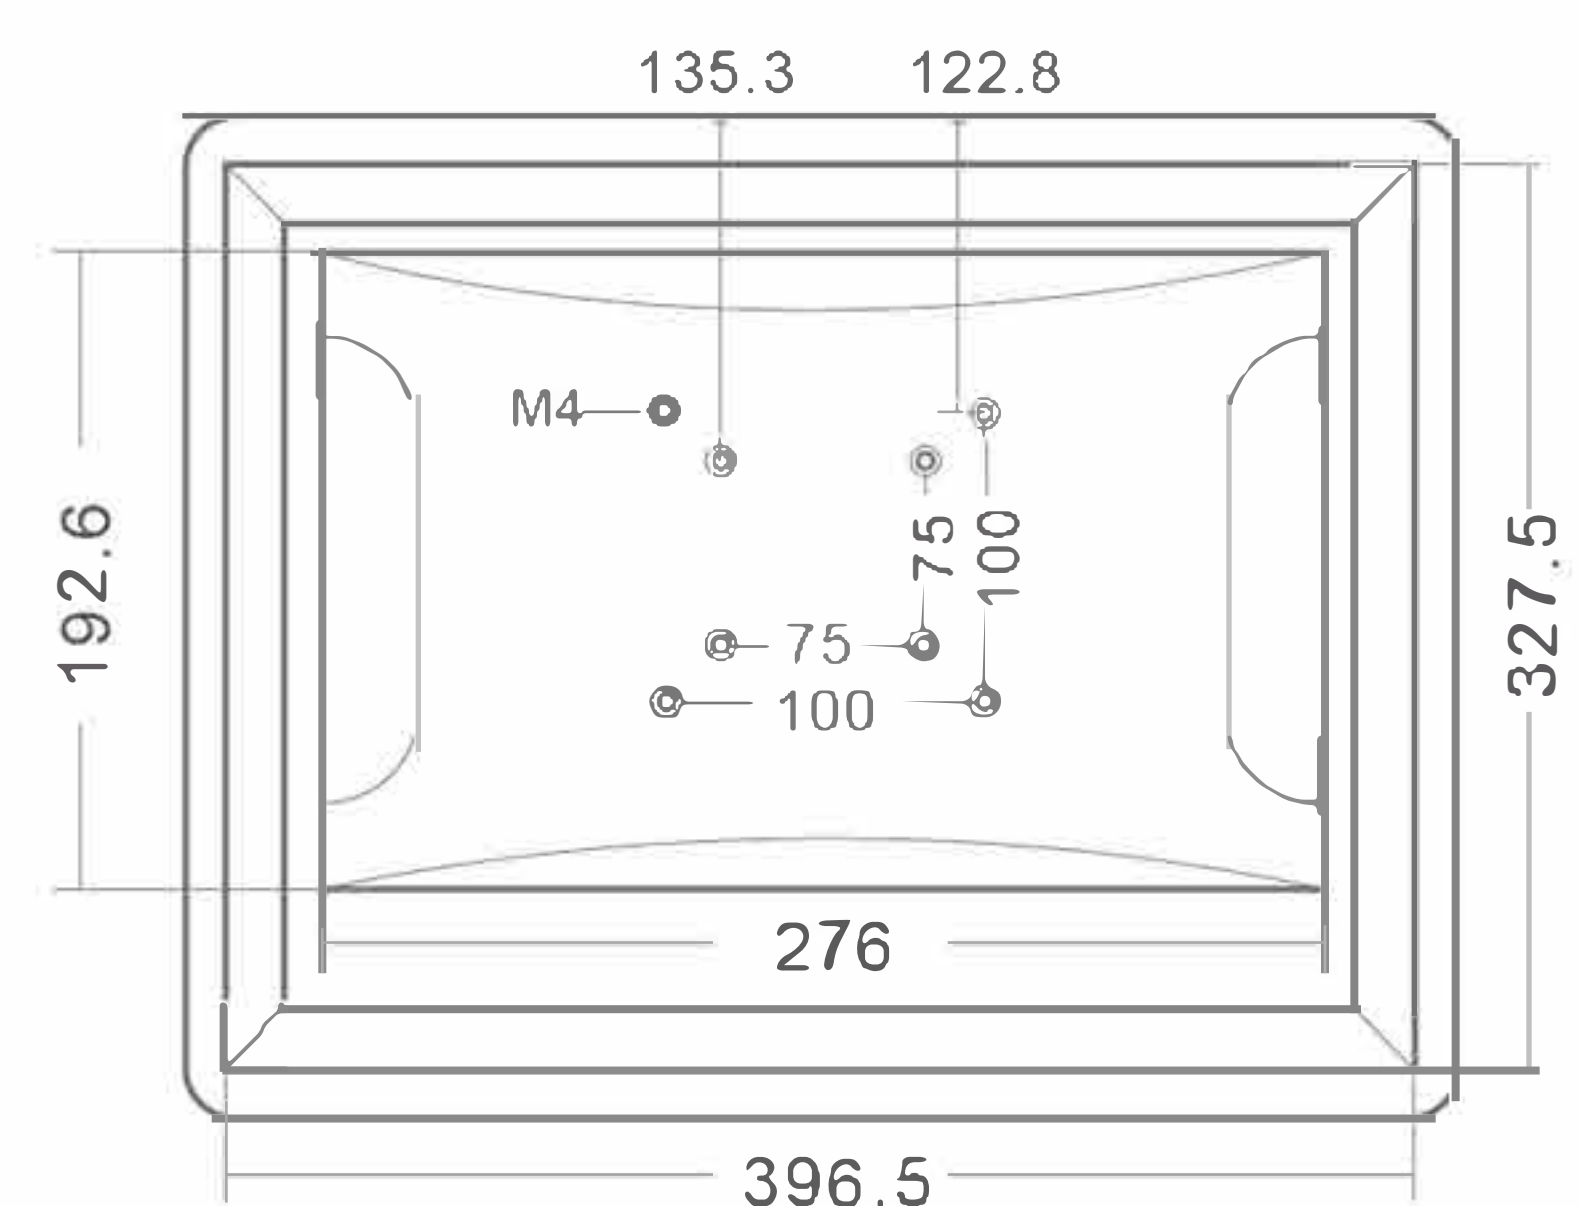

# WEWA-TV 17" (43,18 cm) PCAP Industrie Touchscreen-PC

Waterproof Full Flat IP65 Seamless Front

**WEWA AG**  
WEWA-TV<sup>®</sup>  
get in touch

- 17", 1280x1024, 4:3 Aspect Ratio
- Intel Celeron Quad-core J1900, Optional i3/i5/i7
- 2G DDR3 RAM (Up to 4G/8G)
- 32G SSD (Up to 64G/128G/256G/500G)
- OS: Windows 7/8/10, Linux Optional
- 3mm Ultra Thin Front Bezel, Aluminum Alloy Enclosure
- Item number: WT017 OTPCPCAPNW

## Feature

- WIFI (2.4G)
- Power Button
- Embedded Holes
- Waterproof Speaker Hole
- Excellent Heat Dissipation Design
- VESA Holes (75\*75mm, 100\*100mm)

**OEM/ODM:**  
Enclosure Size  
Whole Waterproof  
5G WIFI

## Dimension

## Specification

Display	Panel Type	TFT LED (A+ grade)
	Screen Size	17 inch
	Housing Material	Aluminum Alloy Enclosure
	Screen Ratio	4:3
	Resolution	1280x1024
	Contrast	1000:1
	Display Colors	16.7 M
	Brightness	400cd/m <sup>2</sup> (1000cd/m <sup>2</sup> for Customized)
	Screen Pixel Pitch	0.264 mm
	Viewing Angle	(H)160 x (V)160
	Touch Screen Type	No Touch/Resistive Touch/Capacitive Touch
Response Time	5ms	
LED Backlight Lifespan	50,000 h	
Motherboard	Color	Silver or Black (Can Customized)
	CPU	Intel Celeron Quad-core J1900 2.0 GHz, Optional i3/i5/i7
	RAM	2G DDR3, Optional Up to 4G/8G
	SSD	32G SDD , Optional Up to 64G/128G/256G/500G
	HDD	500GB/1TB HDD (Optional)
	WiFi	Built-in, 802.11a/b/g/n
	I/O	12V Power Adapter x1/USB2.0 x4/Internet Access x1/HDMI x1/VGA x1/Audio IO x1/COM x2 (Can Customized)
Others	OS	Windows 7/8/10, Linux
	Power Supply	External 12V/5A Power Adapter
	Power Consumption	≤ 45W
	Temperature	Operation: -10°C~60°C, Transportation & Storage: -20°C~60°C
	Humidity	Operation: 40%~65%, Transportation & Storage: 35%~80%
	Installations	Default: Embedded with Buckles Optional: Wall Hung Kits/Desktop Stand/Folding Bracket Stand/VESA Mounted
	Certificates	CE/FCC/RoHS
	Warranty	2 Year
Accessories	Power Adapter/Embedded Clips/Manual	