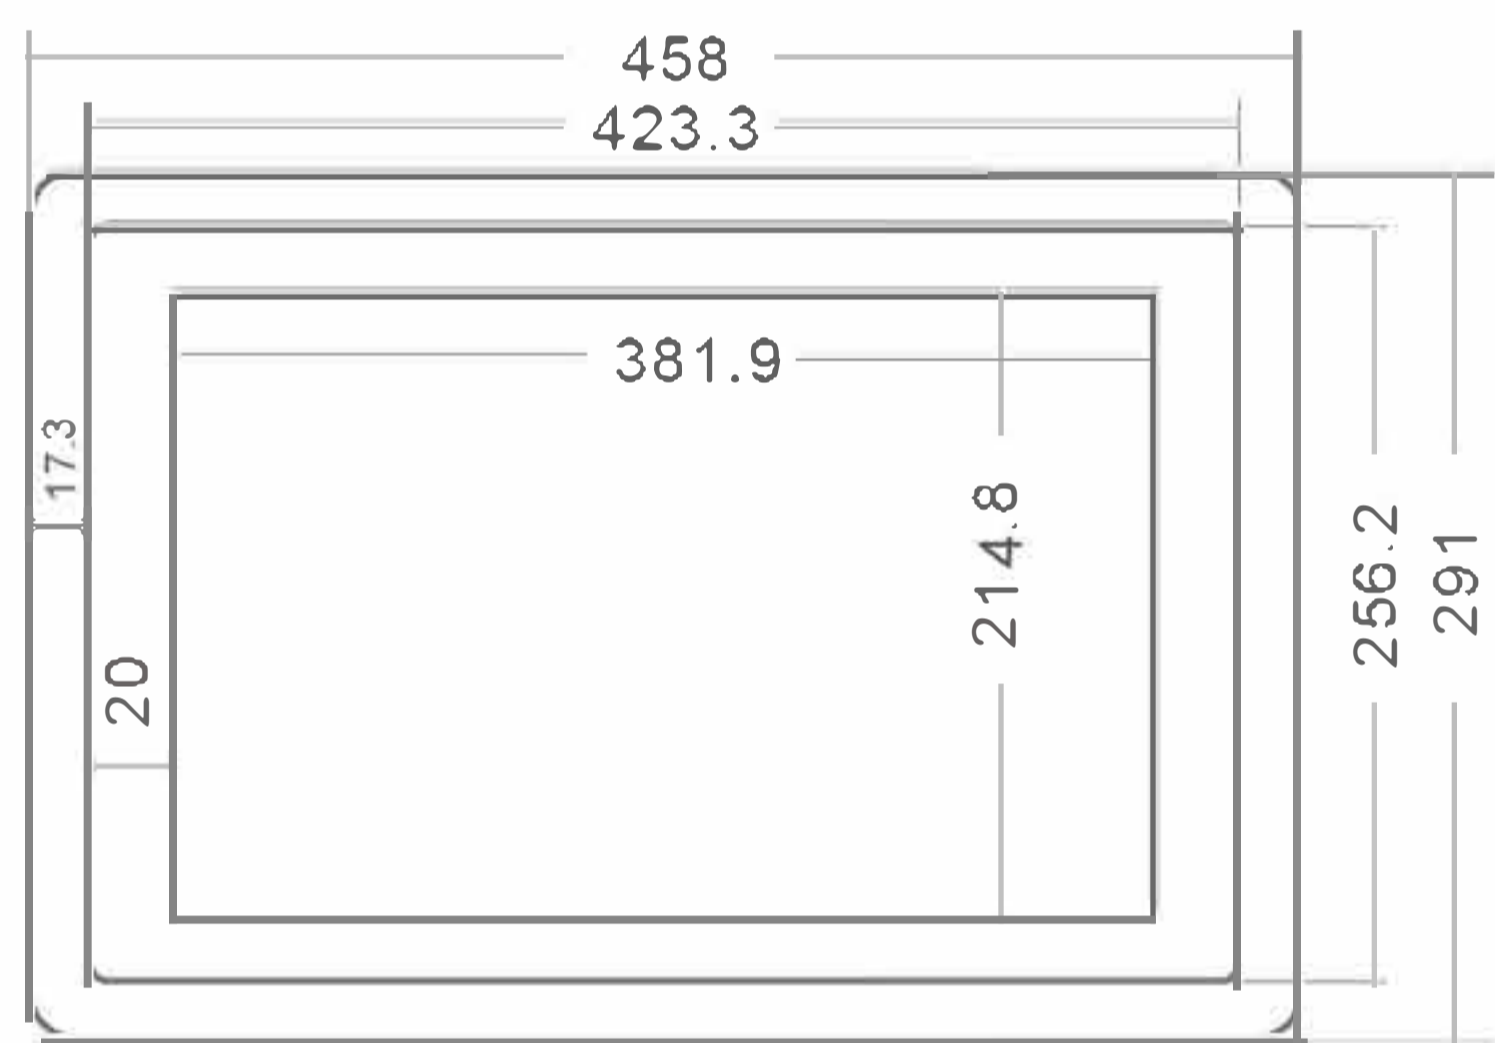

# WEWA-TV 17.3" (43,94 cm) PCAP Industrie Touchscreen-Monitor

Waterproof Full Flat IP65 Seamless Front

**WEWA AG**  
WEWA-TV<sup>®</sup>  
get in touch

- 17.3", 1920x1080
- 16:9 Aspect Ratio
- Frame: Industrial Grade Aluminium Alloy
- Inches Available: 10.1 inch to 21.5 inch
- Color: Black or Silver
- OEM, ODM, Customized Service Available
- Item number: WT0173TMWPCAPNW

## Dimension

## Installation

Embedded With Buckles(Default)

Folding Bracket Stand(Optional)

Wall Hung Kits(Optional)

Match VESA ARM(Optional)

<b>General Info</b>	Item No.	WT0173TMWPCAPNW
	Material	Aluminum Alloy
	Color	Black/Silver
	IP Rating	IP65, Indoor&Outdoor Complied
	Weight	5.9 KG
	Certificate	CE ROHS
	Warranty	2 Years
	Avalability of Customization	Yes
<b>Screen Info</b>	Screen Size	17.3 inches with Bezel 3mm
	Resolution	1920*1080
	Proportion	16:9
	Gray-scale Response Time	5ms
	Panel Type Industrial	Control A style TFT
	Point Distance	0.264mm
	Contrast	1000:1
	Backlight Type	LED,Lifespan≥50000h
	Display Color	16.7M
	Visual Angle	160°/160°
	Brightness	400cd/m2
	Touch Type	Capacitive,Resistive and Infrared Optional
	Touches Cycles	≥50 Million Times
	<b>Interface Info</b>	Signal Interface
Touch Interface		Ethernet to act as USB for touch
Other Interfaces		Audio Input and Output
Power Connector		DC with Ring Attachment (Optional DC Terminal Block)
<b>Power Info</b>	Power Supply	External Power Adpater 100-240V, 50-60HZ
	Monitor Input Voltage	12-24V
	Monitor Power	≤35W
	Dustproof and Waterproof	Front Panel IP65 Dustproof and Waterproof
	Installation Method	Embedded,Desktop,Wall-mounted,VESA ARM Optional
	Ambient Temperature	<80%,Non-condensable
	Working Temperature	-20°C~70°C
Language Menu	Chinese,English,German,French,Korean, Spanish,Italian,Russian,Customized	