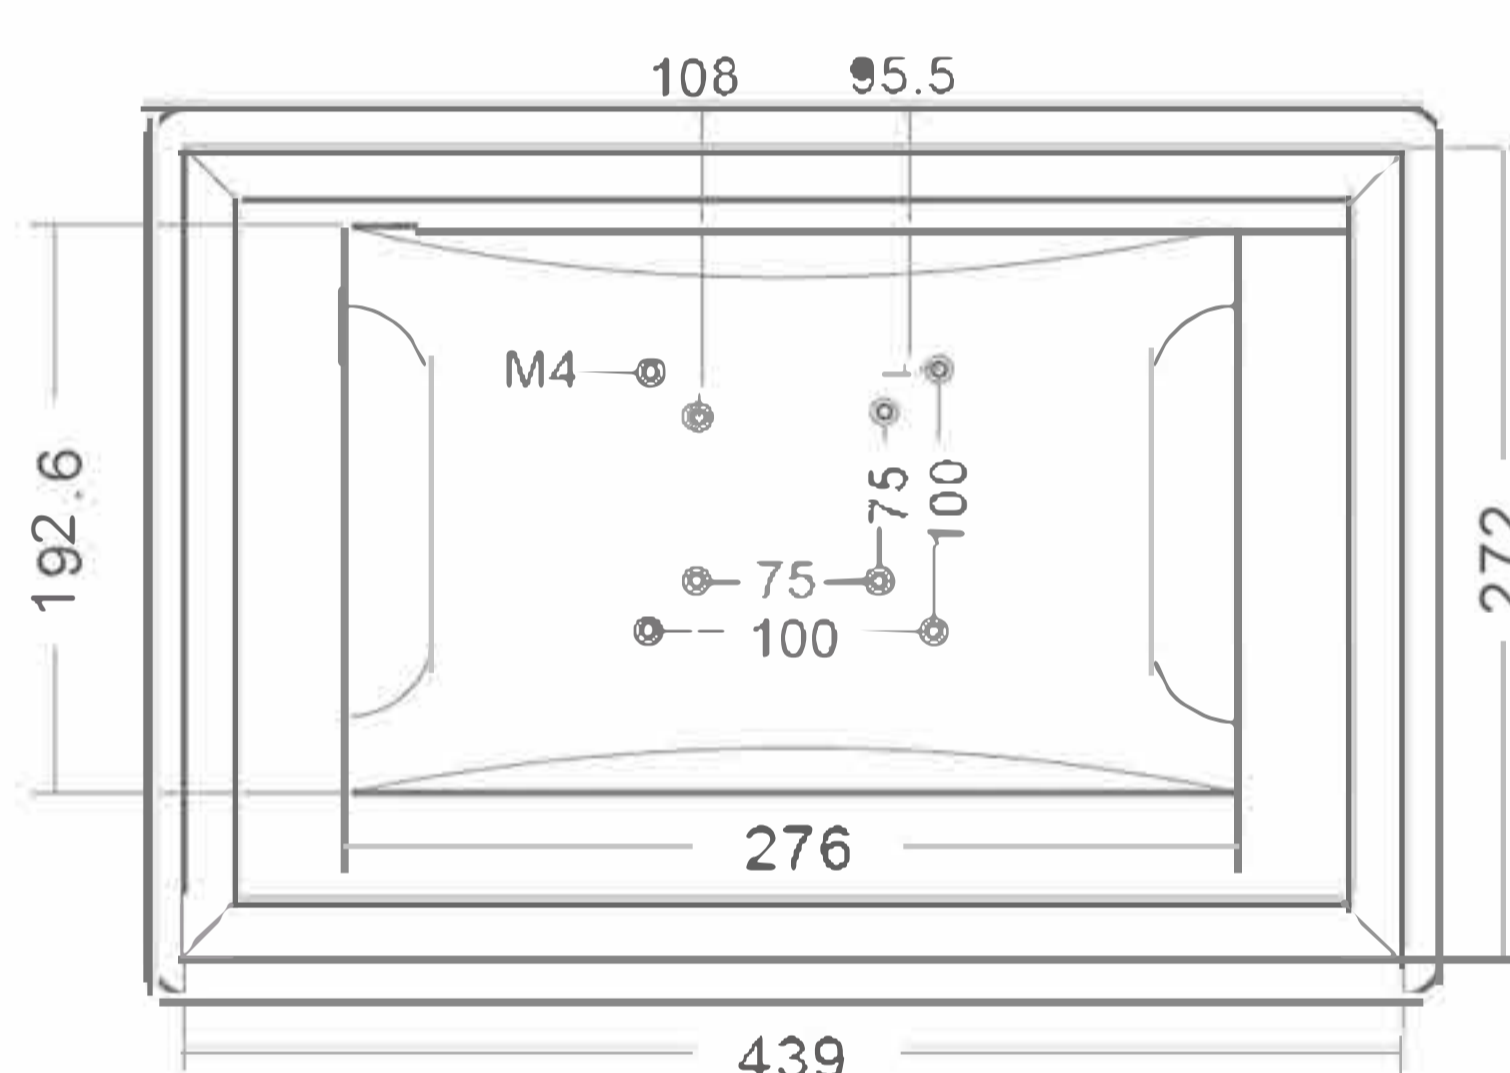

# WEWA-TV 17.3" (43,94 cm) PCAP Industrie Touchscreen-Monitor

Waterproof Full Flat IP65 Seamless Front

**WEWA AG**  
WEWA-TV<sup>®</sup>  
get in touch

- 17.3", 1920x1080
- 16:9 Aspect Ratio
- Frame: Industrial Grade Aluminium Alloy
- Inches Available: 10.1 inch to 21.5 inch
- Color: Black or Silver
- OEM, ODM, Customized Service Available
- Item number: WT0173TMWPCAPNW

## Dimension

## Installation

Embedded With Buckles(Default)

Folding Bracket Stand(Optional)

Wall Hung Kits(Optional)

Match VESA ARM(Optional)

<b>General Info</b>	Item No.	WT0173TMWPCAPNW
	Material	Aluminum Alloy
	Color	Black/Silver
	IP Rating	IP65, Indoor&Outdoor Complied
	Weight	5.9 KG
	Certificate	CE ROHS
	Warranty	2 Years
	Avalability of Customization	Yes
<b>Screen Info</b>	Screen Size	17.3 inches with Bezel 3mm
	Resolution	1920*1080
	Proportion	16:9
	Gray-scale Response Time	5ms
	Panel Type Industrial	Control A style TFT
	Point Distance	0.264mm
	Contrast	1000:1
	Backlight Type	LED,Lifespan≥50000h
	Display Color	16.7M
	Visual Angle	160°/160°
	Brightness	400cd/m2
	Touch Type	Capacitive,Resistive and Infrared Optional
	Touches Cycles	≥50 Million Times
	<b>Interface Info</b>	Signal Interface
Touch Interface		Ethernet to act as USB for touch
Other Interfaces		Audio Input and Output
Power Connector		DC with Ring Attachment (Optional DC Terminal Block)
<b>Power Info</b>	Power Supply	External Power Adpater 100-240V, 50-60HZ
	Monitor Input Voltage	12-24V
	Monitor Power	≤35W
	Dustproof and Waterproof	Front Panel IP65 Dustproof and Waterproof
	Installation Method	Embedded,Desktop,Wall-mounted,VESA ARM Optional
	Ambient Temperature	<80%,Non-condensable
	Working Temperature	-20°C~70°C
Language Menu	Chinese,English,German,French,Korean, Spanish,Italian,Russian,Customized	