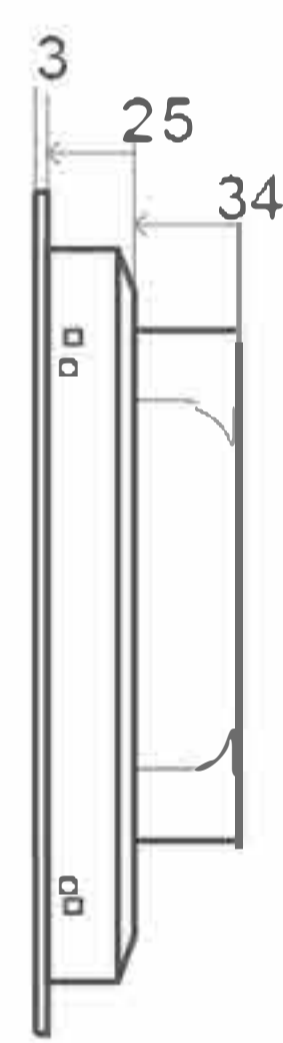

# WEWA-TV 17.3" (43,94 cm) PCAP Industrie Touchscreen-Monitor

Waterproof Full Flat IP65 Seamless Front

**WEWA AG**  
WEWA-TV<sup>®</sup>  
get in touch

- 17.3", 1920x1080
- 16:9 Aspect Ratio
- Frame: Industrial Grade Aluminium Alloy
- Inches Available: 10.1 inch to 21.5 inch
- Color: Black or Silver
- OEM, ODM, Customized Service Available
- Item number: WT0173TMWPCAPNW

## Feature

- OSD, Power Button
- Embedded Holes
- Excellent Heat Dissipation Design
- VESA Holes(75\*75mm;100\*100mm)

## Dimension