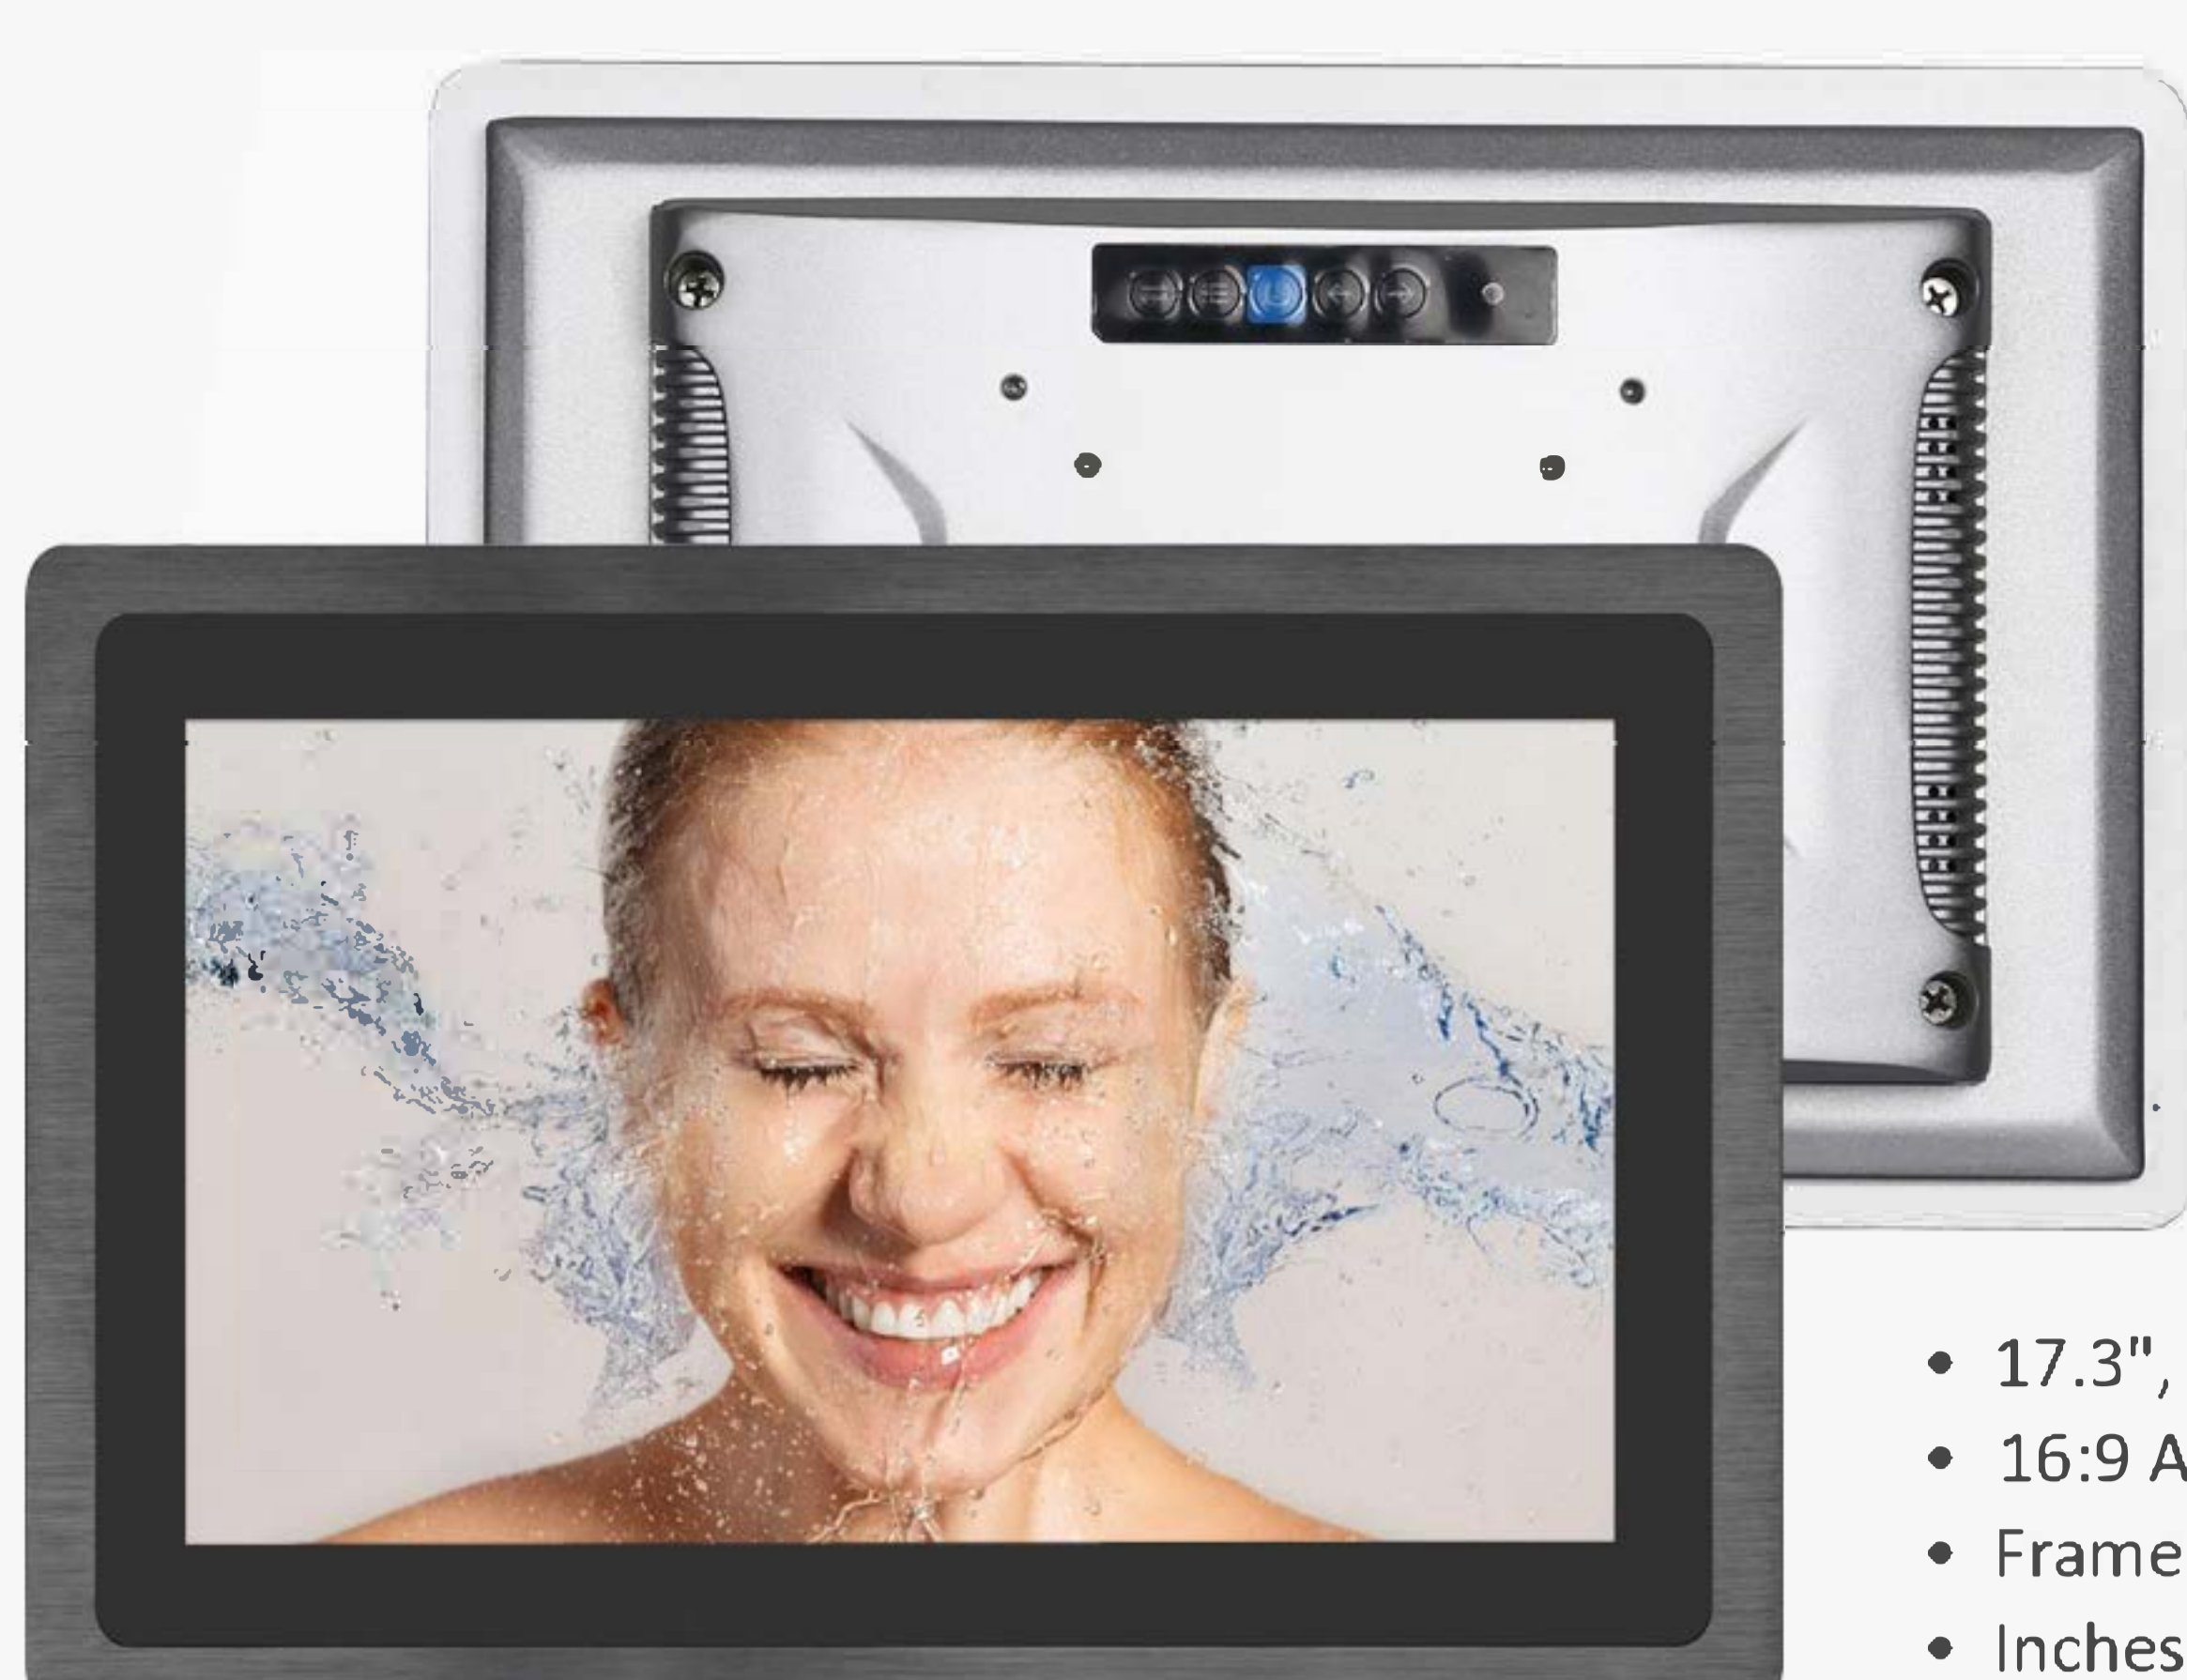

# WEWA-TV 17.3" (43,94 cm) PCAP Industrie Touchscreen-Monitor

Waterproof Full Flat IP65 Seamless Front

**WEWA AG**  
WEWA-TV<sup>®</sup>  
get in touch

- 17.3", 1920x1080
- 16:9 Aspect Ratio
- Frame: Industrial Grade Aluminium Alloy
- Inches Available: 10.1 inch to 21.5 inch
- Color: Black or Silver
- OEM, ODM, Customized Service Available
- Item number: WT0173TMWPCAPNW

## Feature

- OSD, Power Button
- Embedded Holes
- Excellent Heat Dissipation Design
- VESA Holes(75\*75mm;100\*100mm)

## Touch Type

Front Panel IP65 Design, Water and Dust Proof

## Installation

Embedded With Buckles(Default)

Folding Bracket Stand(Optional)

Wall Hung Kits(Optional)

Match VESA ARM(Optional)

<b>General Info</b>	Item No.	WT0173TMWPCAPNW
	Material	Aluminum Alloy
	Color	Black/Silver
	IP Rating	IP65, Indoor&Outdoor Complied
	Weight	5.9 KG
	Certificate	CE ROHS
	Warranty	2 Years
	Avalability of Customization	Yes
<b>Screen Info</b>	Screen Size	17.3 inches with Bezel 3mm
	Resolution	1920*1080
	Proportion	16:9
	Gray-scale Response Time	5ms
	Panel Type Industrial	Control A style TFT
	Point Distance	0.264mm
	Contrast	1000:1
	Backlight Type	LED,Lifespan≥50000h
	Display Color	16.7M
	Visual Angle	160°/160°
	Brightness	400cd/m2
	Touch Type	Capacitive,Resistive and Infrared Optional
	Touches Cycles	≥50 Million Times
	<b>Interface Info</b>	Signal Interface
Touch Interface		Ethernet to act as USB for touch
Other Interfaces		Audio Input and Output
Power Connector		DC with Ring Attachment (Optional DC Terminal Block)
<b>Power Info</b>	Power Supply	External Power Adpater 100-240V, 50-60HZ
	Monitor Input Voltage	12-24V
	Monitor Power	≤35W
	Dustproof and Waterproof	Front Panel IP65 Dustproof and Waterproof
	Installation Method	Embedded,Desktop,Wall-mounted,VESA ARM Optional
	Ambient Temperature	<80%,Non-condensable
	Working Temperature	-20°C~70°C
Language Menu	Chinese,English,German,French,Korean, Spanish,Italian,Russian,Customized	