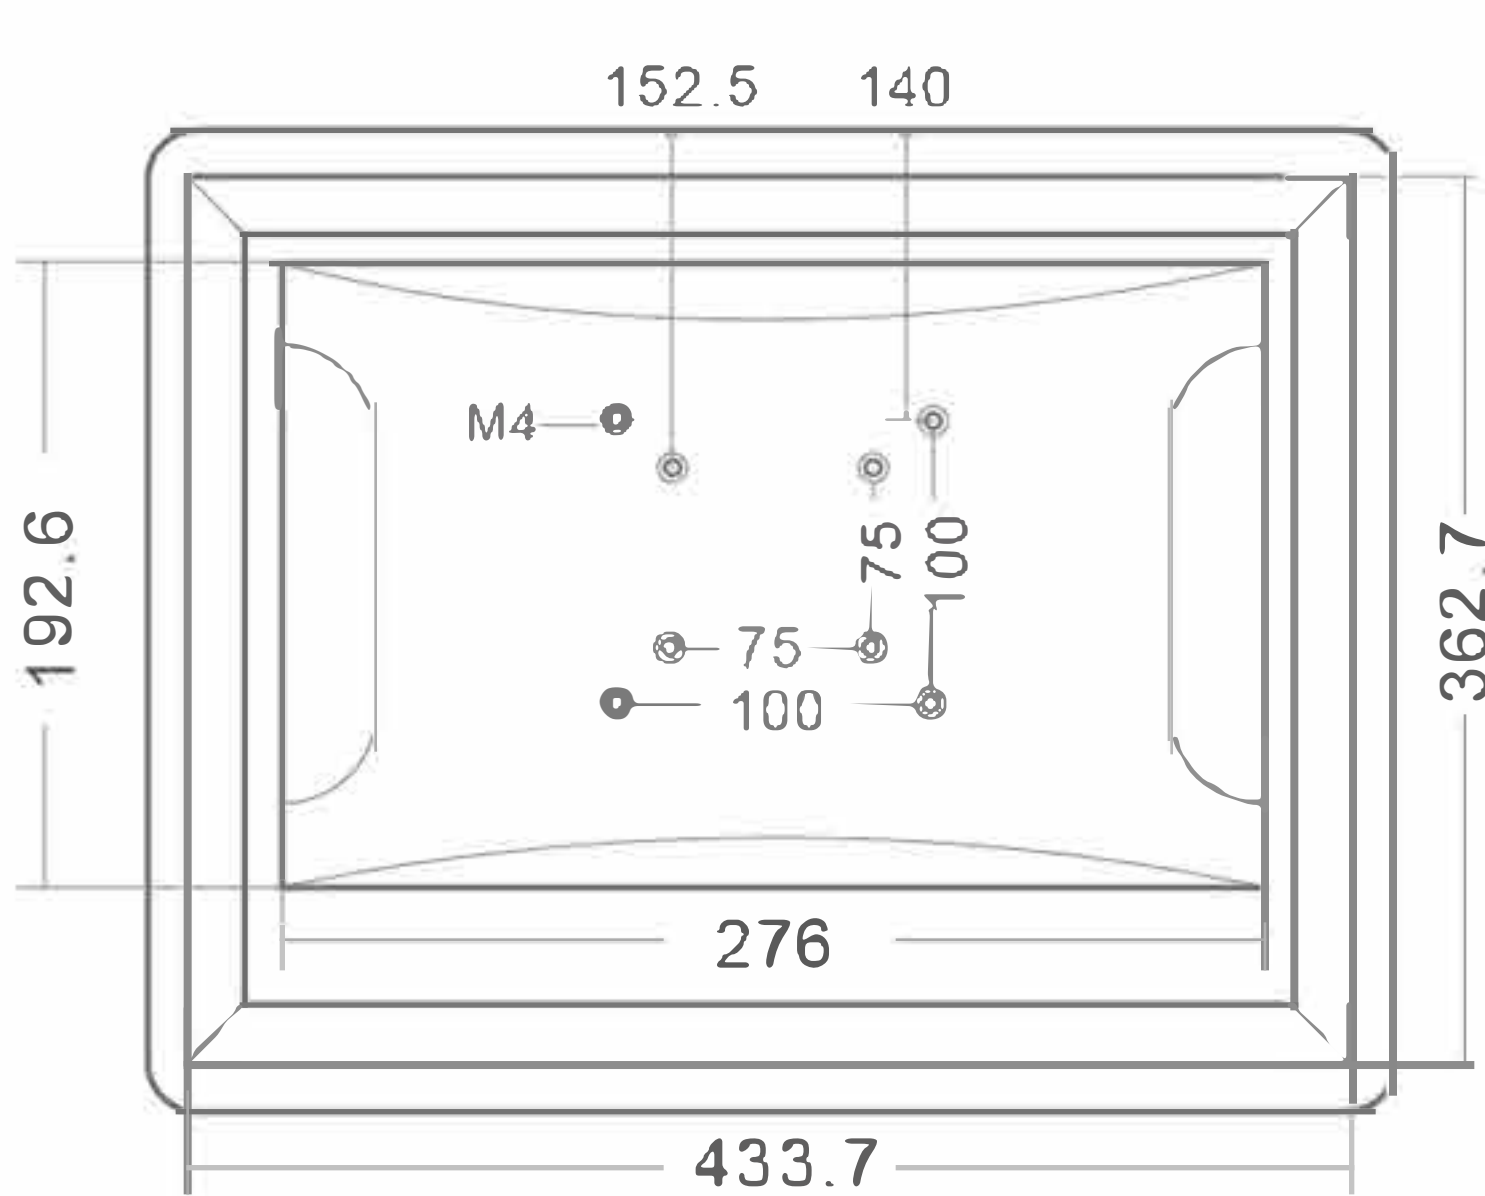

WEWA-TV 19" (48,26 cm) PCAP Industrie Touchscreen-Monitor

Waterproof Full Flat IP65 Seamless Front

WEWA AG
WEWA-TV®
get in touch

- 19", 1280x1024
- 4:3 Aspect Ratio
- Frame: Industrial Grade Aluminium Alloy
- Inches Available: 10.1 inch to 21.5 inch
- Color: Black or Silver
- OEM, ODM, Customized Service Available
- Item number: WT0190TMPCAPNW

☀ Optional: Sunlight Readable(1000cd/m² Brightness)

Feature

- OSD, Power Button
- Embedded Holes
- Excellent Heat Dissipation Design
- VESA Holes(75*75mm;100*100mm)

Interfaces

Support VGA,HDMI,DVI Automatic Identification Signal Channel

- HDMI
- DVI
- VGA
- Audio I/O
- Anti-drop DC
- RJ45 Touch Input
- BNC Video Interface
- COM
- Aviation Power Interface

Touch Type

Front Panel IP65 Design, Water and Dust Proof

Dimension

Installation

Specification