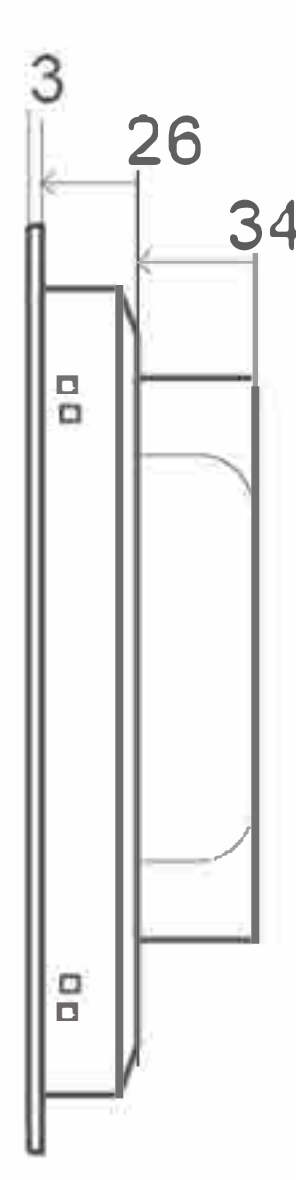

WEWA-TV 19" (48,26 cm) PCAP Industrie Touchscreen-Monitor

Waterproof Full Flat IP65 Seamless Front

WEWA AG
WEWA-TV[®]
get in touch

- 19", 1280x1024
- 4:3 Aspect Ratio
- Frame: Industrial Grade Aluminium Alloy
- Inches Available: 10.1 inch to 21.5 inch
- Color: Black or Silver
- OEM, ODM, Customized Service Available
- Item number: WT0190TMPCAPNW

- HDMI
- DVI
- VGA
- Audio I/O
- Anti-drop DC
- RJ45 Touch Input
- BNC Video Interface
- COM
- Aviation Power Interface

Touch Type

Front Panel IP65 Design, Water and Dust Proof

Dimension

Installation

Embedded With Buckles(Default)

Folding Bracket Stand(Optional)

Wall Hung Kits(Optional)

Match VESA ARM(Optional)

Specification

General Info	Item No.	WT0190TMPCAPNW
	Material	Aluminum Alloy
	Color	Black/Silver
	IP Rating	IP65, Indoor&Outdoor Complied
	Weight	7 KG
	Certificate	CE ROHS
	Warranty	2 Years
	Availablity of Customization	Yes
Screen Info	Screen Size	19 inches with Bezel 3mm
	Resolution	1280*1024
	Proportion	4:3
	Gray-scale Response Time	5ms
	Panel Type Industrial	Control A style TFT
	Point Distance	0.264mm
	Contrast	1000:1
	Backlight Type	LED,Lifespan≥50000h
	Display Color	16.7M
	Visual Angle	160°/160°
	Brightness	400cd/m2
	Touch Type	Capacitive,Resistive and Infrared Optional
	Touches Cycles	≥50 Million Times
	Interface Info	Signal Interface
Touch Interface		Ethernet to act as USB for touch
Other Interfaces		Audio Input and Output
Power Connector		DC with Ring Attachment (Optional DC Terminal Block)
Power Info	Power Supply	External Power Adapter 100-240V, 50-60HZ
	Monitor Input Voltage	12-24V
	Monitor Power	≤35W
	Dustproof and Waterproof	Front Panel IP65 Dustproof and Waterproof
	Installation Method	Embedded,Desktop,Wall-mounted,VESA ARM Optional
	Ambient Temperature	<80%,Non-condensable
	Working Temperature	-20°C~70°C
Language Menu	Chinese,English,German,French,Korean, Spanish,Italian,Russian,Customized	