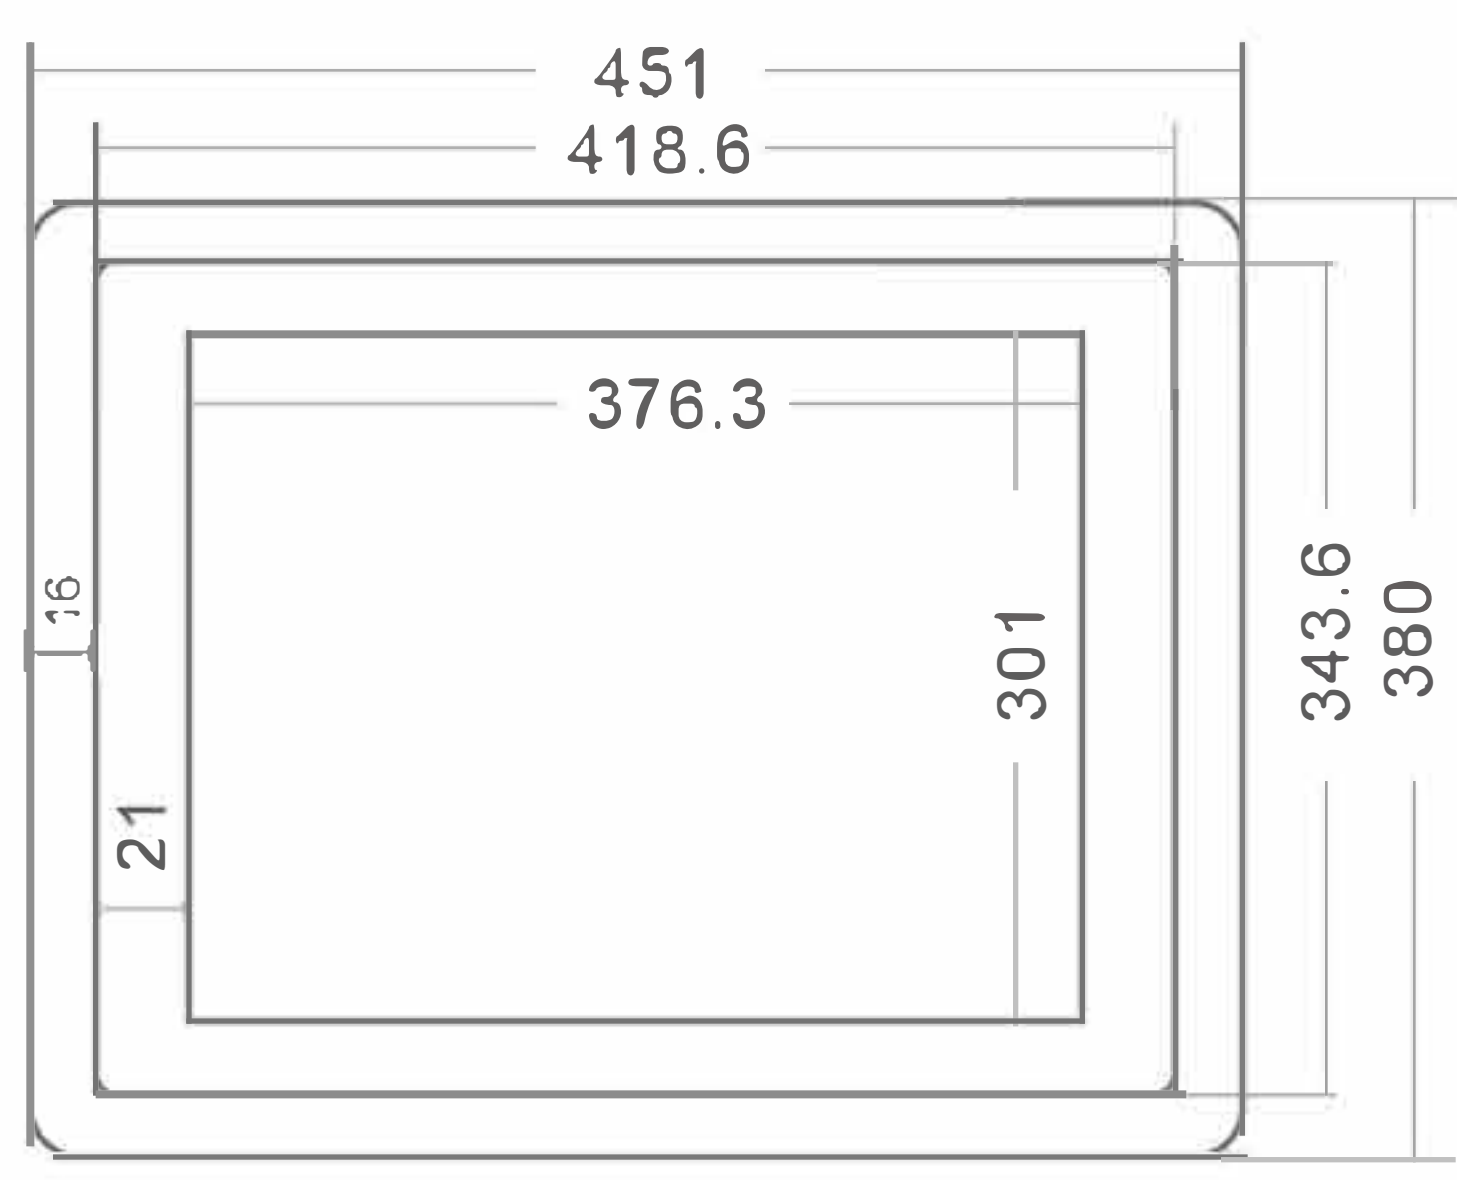

WEWA-TV 19" (48,26 cm) PCAP Industrie Touchscreen-Monitor

Waterproof Full Flat IP65 Seamless Front

WEWA AG
WEWA-TV®
get in touch

- 19", 1280x1024
- 4:3 Aspect Ratio
- Frame: Industrial Grade Aluminium Alloy
- Inches Available: 10.1 inch to 21.5 inch
- Color: Black or Silver
- OEM, ODM, Customized Service Available
- Item number: WT0190TMPCAPNW

☀ Optional: Sunlight Readable(1000cd/m² Brightness)

Feature

- OSD, Power Button
- Embedded Holes
- Excellent Heat Dissipation Design
- VESA Holes(75*75mm;100*100mm)

Interfaces

Support VGA,HDMI,DVI Automatic Identification Signal Channel

- HDMI
- DVI
- VGA
- Audio I/O
- Anti-drop DC
- RJ45 Touch Input
- BNC Video Interface
- COM
- Aviation Power Interface

Touch Type

Front Panel IP65 Design, Water and Dust Proof

Dimension

Installation

Specification