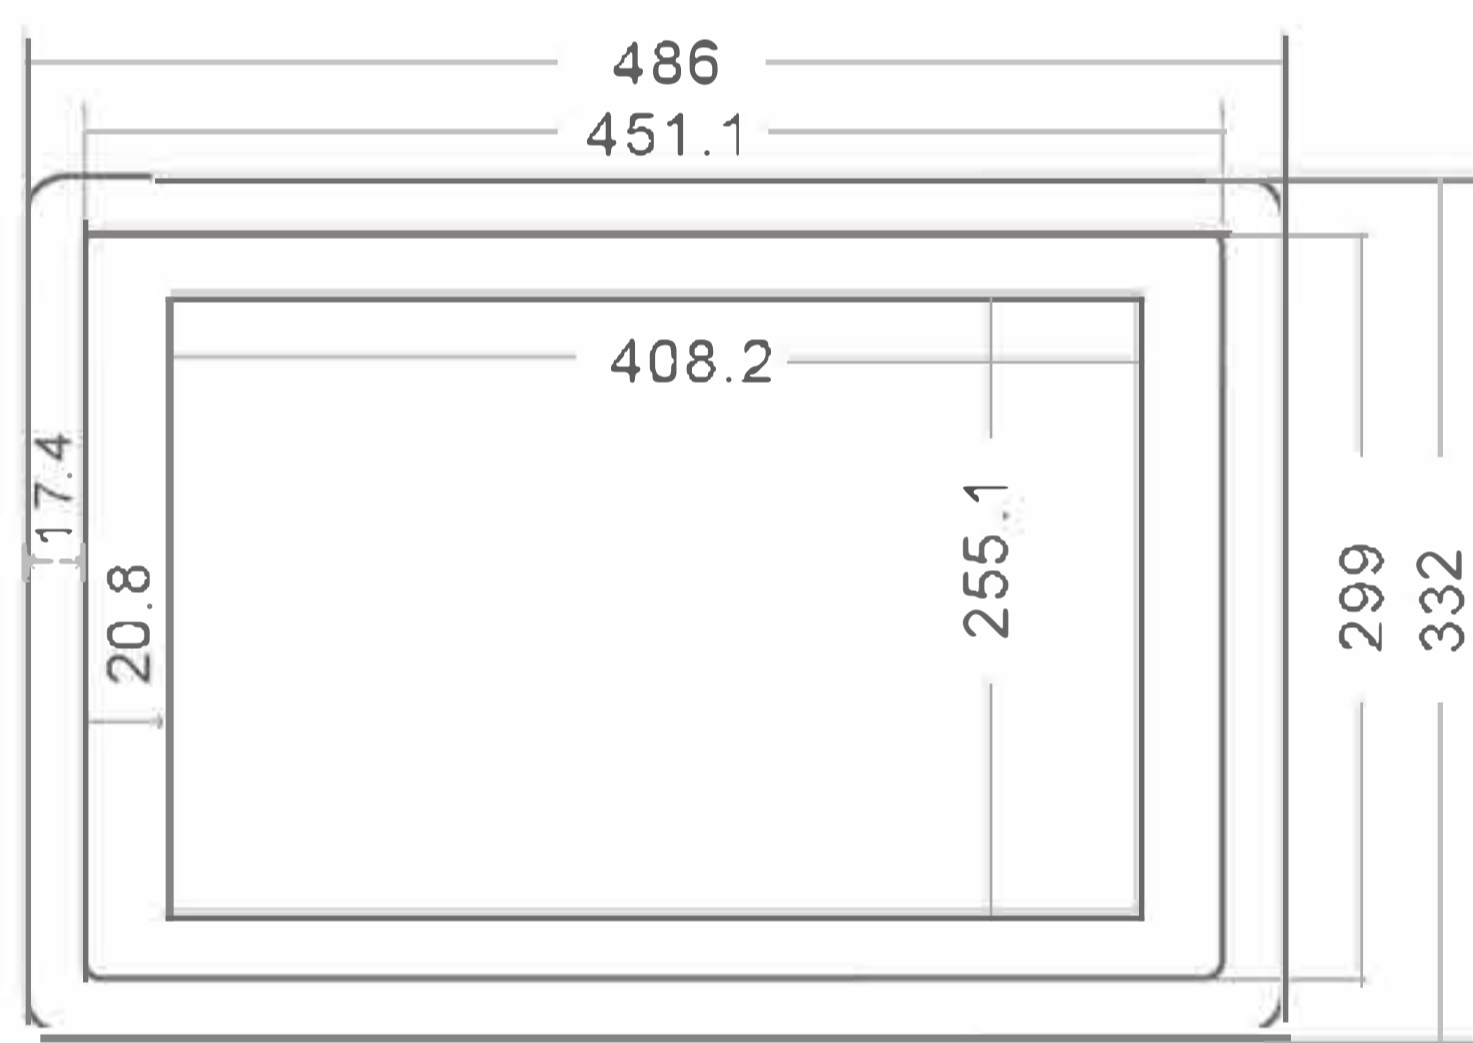

WEWA-TV 19" (48,26 cm) PCAP Industrie Touchscreen-Monitor

Waterproof Full Flat IP65 Seamless Front

WEWA AG
WEWA-TV[®]
get in touch

- 19", 1440x900
- 16:10 Aspect Ratio
- Frame: Industrial Grade Aluminium Alloy
- Inches Available: 10.1 inch to 21.5 inch
- Color: Black or Silver
- OEM, ODM, Customized Service Available
- Item number: WT0190TMWPCAPNW

Dimension

Installation

Embedded With Buckles(Default)

Folding Bracket Stand(Optional)

Wall Hung Kits(Optional)

Match VESA ARM(Optional)

| | | |
|---------------------|--|--|
| General Info | Item No. | WT0190TMWPCAPNW |
| | Material | Aluminum Alloy |
| | Color | Black/Silver |
| | IP Rating | IP65, Indoor&Outdoor Complied |
| | Weight | 7 KG |
| | Certificate | CE ROHS |
| | Warranty | 2 Years |
| | Avalability of Customization | Yes |
| Screen Info | Screen Size | 19 inches with Bezel 3mm |
| | Resolution | 1440*900 |
| | Proportion | 16:10 |
| | Gray-scale Response Time | 5ms |
| | Panel Type Industrial | Control A style TFT |
| | Point Distance | 0.264mm |
| | Contrast | 1000:1 |
| | Backlight Type | LED,Lifespan≥50000h |
| | Display Color | 16.7M |
| | Visual Angle | 160°/160° |
| | Brightness | 400cd/m ² |
| | Touch Type | Capacitive,Resistive and Infrared Optional |
| | Touches Cycles | ≥50 Million Times |
| | Interface Info | Signal Interface |
| Touch Interface | | Ethernet to act as USB for touch |
| Other Interfaces | | Audio Input and Output |
| Power Connector | | DC with Ring Attachment (Optional DC Terminal Block) |
| Power Info | Power Supply | External Power Adapter 100-240V, 50-60HZ |
| | Monitor Input Voltage | 12-24V |
| | Monitor Power | ≤35W |
| | Dustproof and Waterproof | Front Panel IP65 Dustproof and Waterproof |
| | Installation Method | Embedded,Desktop,Wall-mounted,VESA ARM Optional |
| | Ambient Temperature | <80%,Non-condensable |
| | Working Temperature | -20°C~70°C |
| Language Menu | Chinese,English,German,French,Korean, Spanish,Italian,Russian,Customized | |