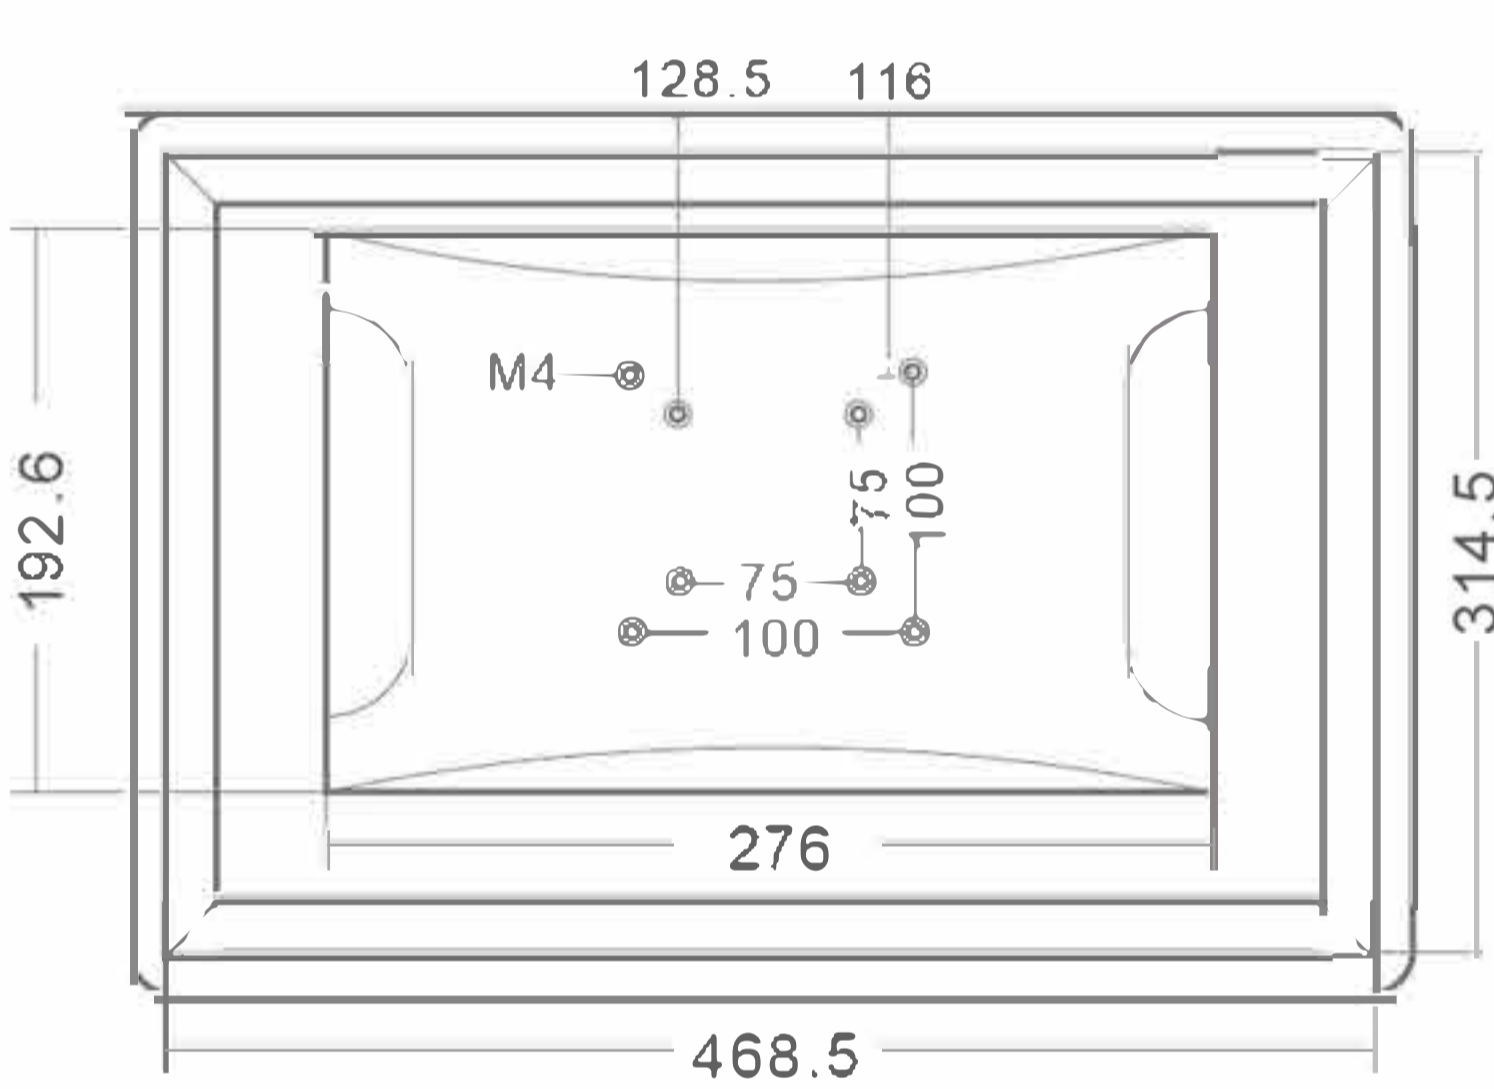

WEWA-TV 19" (48,26 cm) PCAP Industrie Touchscreen-Monitor

Waterproof Full Flat IP65 Seamless Front

WEWA AG
WEWA-TV[®]
get in touch

- 19", 1440x900
- 16:10 Aspect Ratio
- Frame: Industrial Grade Aluminium Alloy
- Inches Available: 10.1 inch to 21.5 inch
- Color: Black or Silver
- OEM, ODM, Customized Service Available
- Item number: WT0190TMWPCAPNW

Dimension

Installation

Embedded With Buckles(Default)

Folding Bracket Stand(Optional)

Wall Hung Kits(Optional)

Match VESA ARM(Optional)

| | | |
|---------------------|--|--|
| General Info | Item No. | WT0190TMWPCAPNW |
| | Material | Aluminum Alloy |
| | Color | Black/Silver |
| | IP Rating | IP65, Indoor&Outdoor Complied |
| | Weight | 7 KG |
| | Certificate | CE ROHS |
| | Warranty | 2 Years |
| | Avalability of Customization | Yes |
| Screen Info | Screen Size | 19 inches with Bezel 3mm |
| | Resolution | 1440*900 |
| | Proportion | 16:10 |
| | Gray-scale Response Time | 5ms |
| | Panel Type Industrial | Control A style TFT |
| | Point Distance | 0.264mm |
| | Contrast | 1000:1 |
| | Backlight Type | LED,Lifespan≥50000h |
| | Display Color | 16.7M |
| | Visual Angle | 160°/160° |
| | Brightness | 400cd/m ² |
| | Touch Type | Capacitive,Resistive and Infrared Optional |
| | Touches Cycles | ≥50 Million Times |
| | Interface Info | Signal Interface |
| Touch Interface | | Ethernet to act as USB for touch |
| Other Interfaces | | Audio Input and Output |
| Power Connector | | DC with Ring Attachment (Optional DC Terminal Block) |
| Power Info | Power Supply | External Power Adapter 100-240V, 50-60HZ |
| | Monitor Input Voltage | 12-24V |
| | Monitor Power | ≤35W |
| | Dustproof and Waterproof | Front Panel IP65 Dustproof and Waterproof |
| | Installation Method | Embedded,Desktop,Wall-mounted,VESA ARM Optional |
| | Ambient Temperature | <80%,Non-condensable |
| | Working Temperature | -20°C~70°C |
| Language Menu | Chinese,English,German,French,Korean, Spanish,Italian,Russian,Customized | |