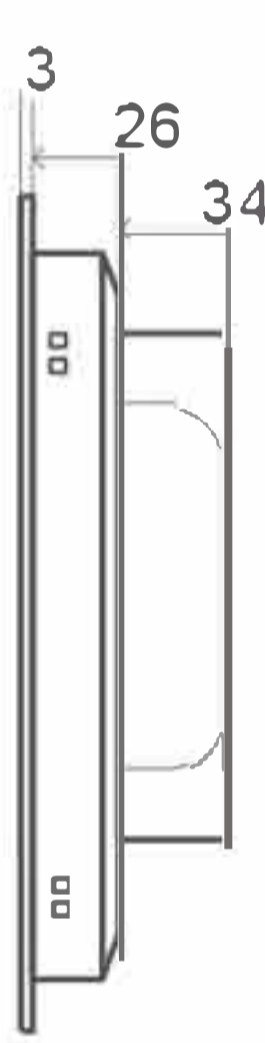

WEWA-TV 19" (48,26 cm) PCAP Industrie Touchscreen-Monitor

Waterproof Full Flat IP65 Seamless Front

WEWA AG
WEWA-TV[®]
get in touch

- 19", 1440x900
- 16:10 Aspect Ratio
- Frame: Industrial Grade Aluminium Alloy
- Inches Available: 10.1 inch to 21.5 inch
- Color: Black or Silver
- OEM, ODM, Customized Service Available
- Item number: WT0190TMWPCAPNW

Dimension

Installation

Embedded With Buckles(Default)

Folding Bracket Stand(Optional)

Wall Hung Kits(Optional)

Match VESA ARM(Optional)

| | | |
|---------------------|--|--|
| General Info | Item No. | WT0190TMWPCAPNW |
| | Material | Aluminum Alloy |
| | Color | Black/Silver |
| | IP Rating | IP65, Indoor&Outdoor Complied |
| | Weight | 7 KG |
| | Certificate | CE ROHS |
| | Warranty | 2 Years |
| | Avalability of Customization | Yes |
| Screen Info | Screen Size | 19 inches with Bezel 3mm |
| | Resolution | 1440*900 |
| | Proportion | 16:10 |
| | Gray-scale Response Time | 5ms |
| | Panel Type Industrial | Control A style TFT |
| | Point Distance | 0.264mm |
| | Contrast | 1000:1 |
| | Backlight Type | LED,Lifespan≥50000h |
| | Display Color | 16.7M |
| | Visual Angle | 160°/160° |
| | Brightness | 400cd/m ² |
| | Touch Type | Capacitive,Resistive and Infrared Optional |
| | Touches Cycles | ≥50 Million Times |
| | Interface Info | Signal Interface |
| Touch Interface | | Ethernet to act as USB for touch |
| Other Interfaces | | Audio Input and Output |
| Power Connector | | DC with Ring Attachment (Optional DC Terminal Block) |
| Power Info | Power Supply | External Power Adapter 100-240V, 50-60HZ |
| | Monitor Input Voltage | 12-24V |
| | Monitor Power | ≤35W |
| | Dustproof and Waterproof | Front Panel IP65 Dustproof and Waterproof |
| | Installation Method | Embedded,Desktop,Wall-mounted,VESA ARM Optional |
| | Ambient Temperature | <80%,Non-condensable |
| | Working Temperature | -20°C~70°C |
| Language Menu | Chinese,English,German,French,Korean, Spanish,Italian,Russian,Customized | |