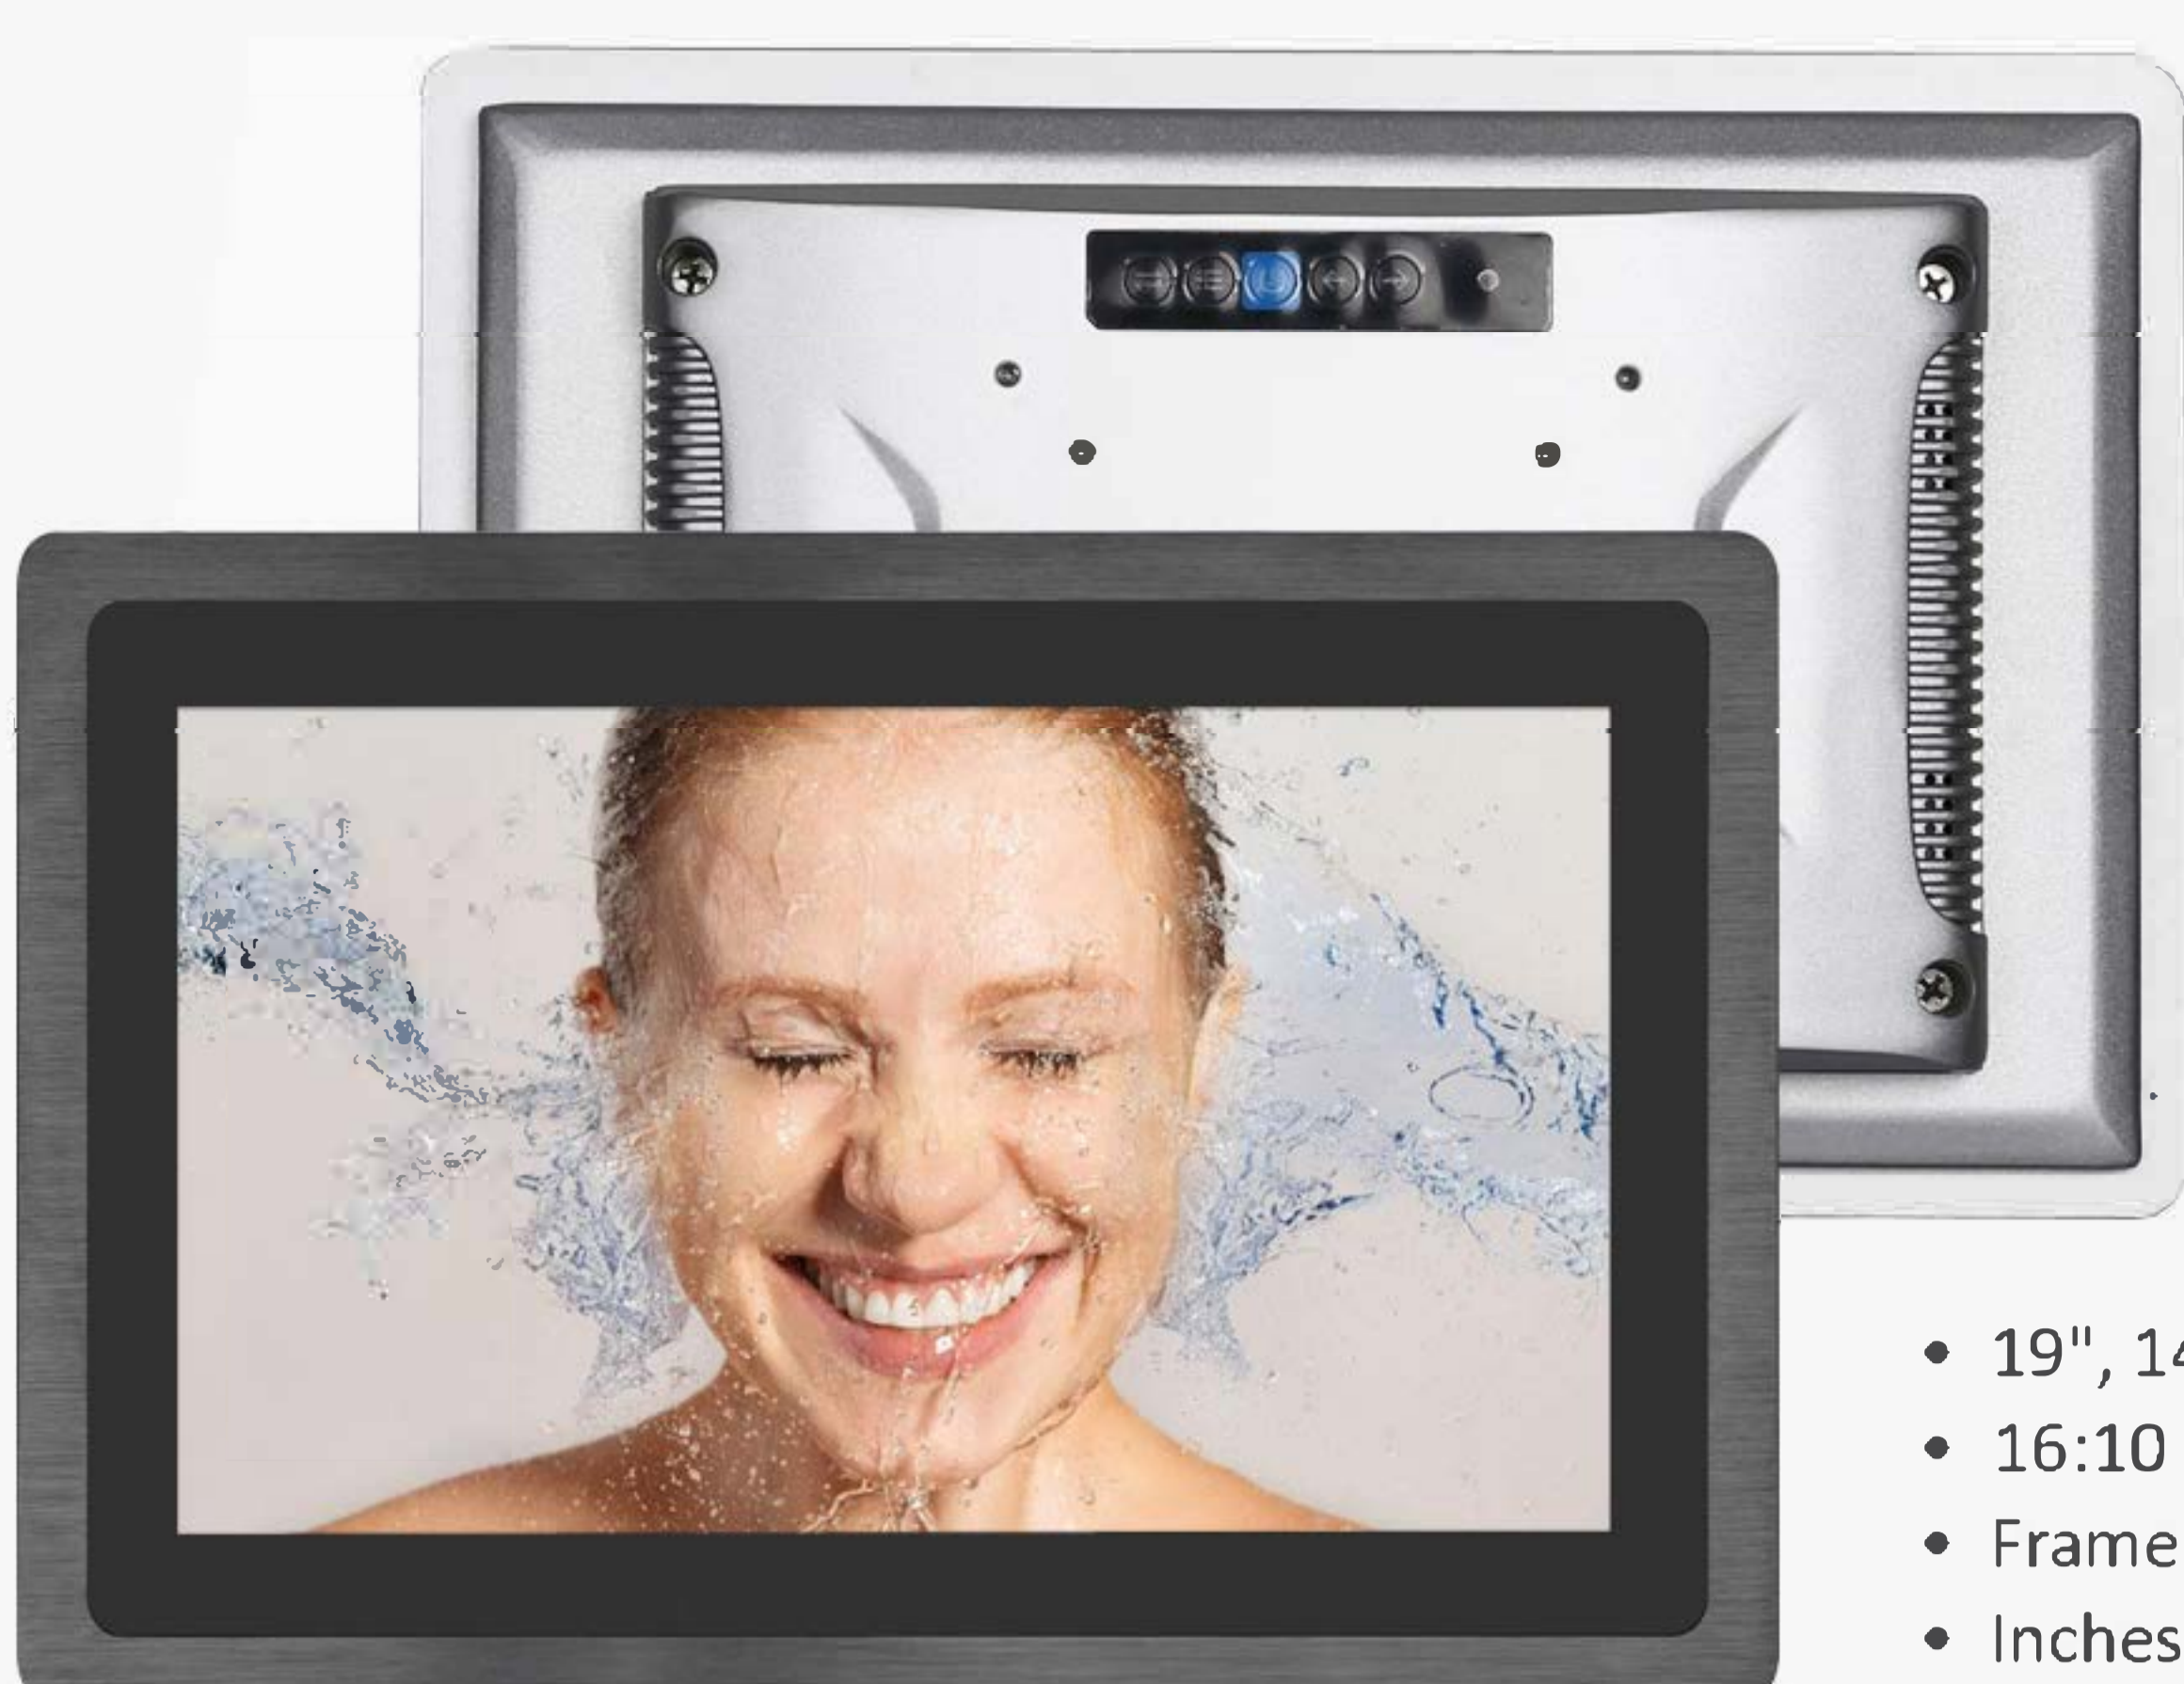

WEWA-TV 19" (48,26 cm) PCAP Industrie Touchscreen-Monitor

Waterproof Full Flat IP65 Seamless Front

WEWA AG
WEWA-TV[®]
get in touch

- 19", 1440x900
- 16:10 Aspect Ratio
- Frame: Industrial Grade Aluminium Alloy
- Inches Available: 10.1 inch to 21.5 inch
- Color: Black or Silver
- OEM, ODM, Customized Service Available
- Item number: WT0190TMWPCAPNW

☀ Optional: Sunlight Readable(1000cd/m² Brightness)

Feature

- OSD, Power Button
- Embedded Holes
- Excellent Heat Dissipation Design
- VESA Holes(75*75mm;100*100mm)

Interfaces

Support VGA,HDMI,DVI Automatic Identification Signal Channel