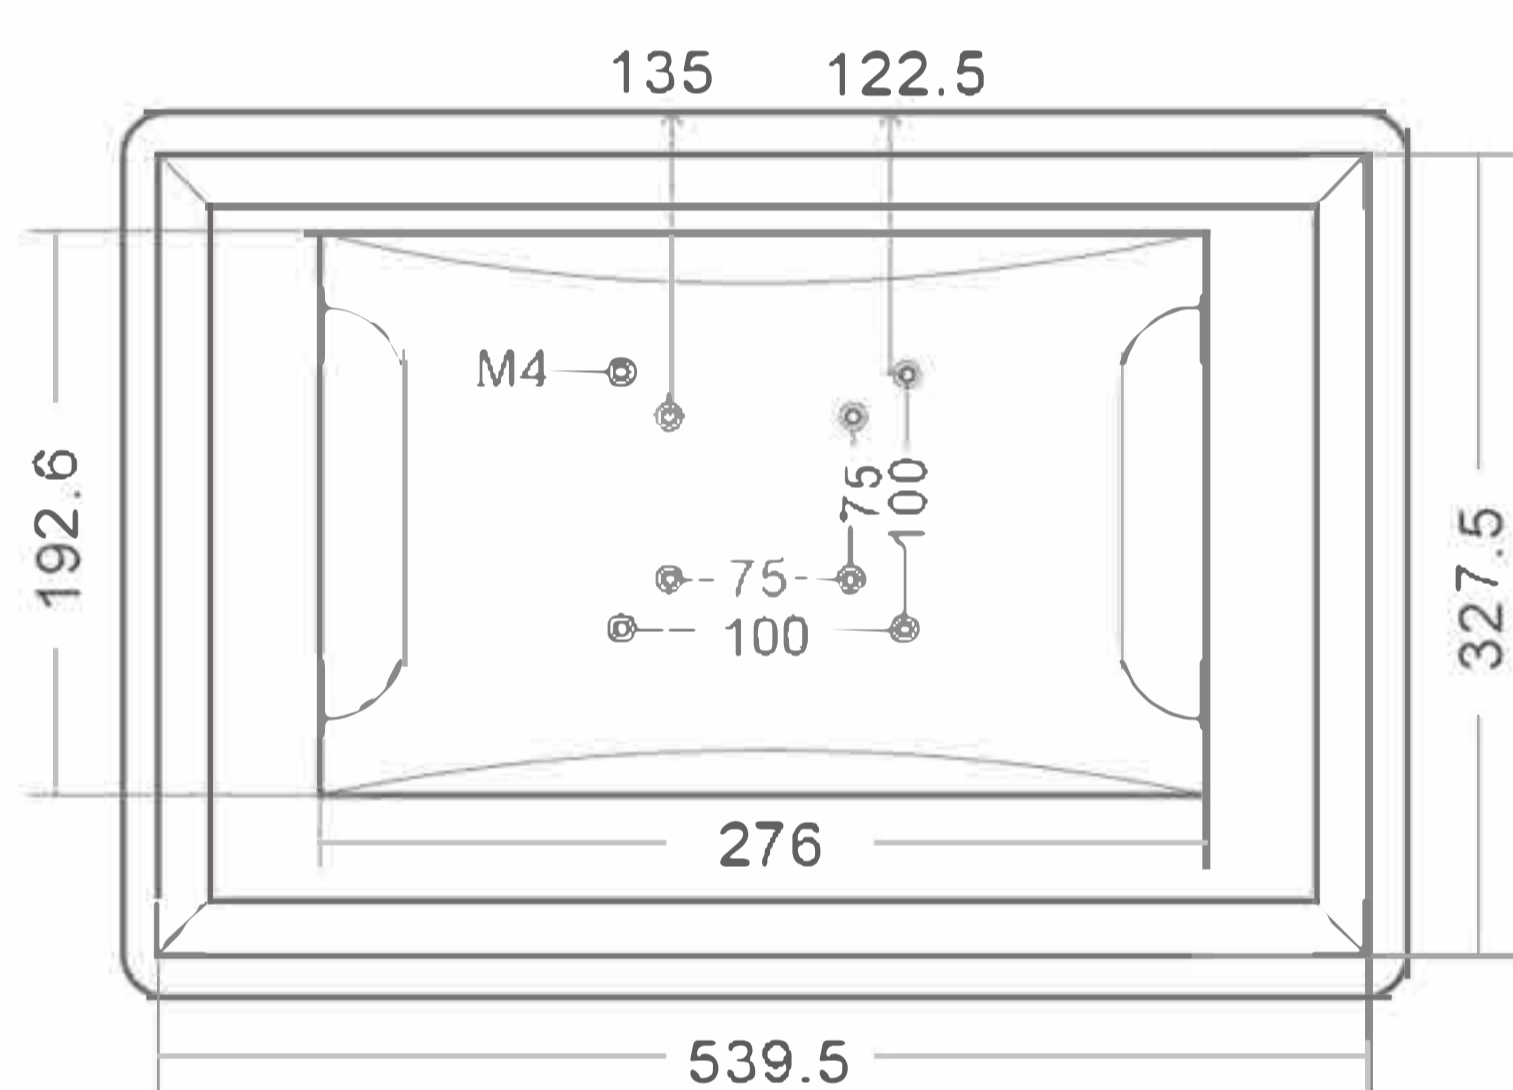

WEWA-TV 21.5" (54,61 cm) PCAP Industrie Touchscreen-Monitor

Waterproof Full Flat IP65 Seamless Front

WEWA AG
WEWA-TV[®]
get in touch

- 21.5", 1920x1080
- 16:9 Aspect Ratio
- Frame: Industrial Grade Aluminium Alloy
- Inches Available: 10.1 inch to 21.5 inch
- Color: Black or Silver
- OEM, ODM, Customized Service Available
- Item number: WT0215TMWPCAPNW

Touch Type

Front Panel IP65 Design, Water and Dust Proof

Dimension

Installation

Embedded With Buckles(Default)

Folding Bracket Stand(Optional)

Wall Hung Kits(Optional)

Match VESA ARM(Optional)

General Info	Item No.	WT0215TMWPCAPNW
	Material	Aluminum Alloy
	Color	Black/Silver
	IP Rating	IP65, Indoor&Outdoor Complied
	Weight	7.3 KG
	Certificate	CE ROHS
	Warranty	2 Years
	Avalability of Customization	Yes
Screen Info	Screen Size	21.5 inches with Bezel 3mm
	Resolution	1920*1080
	Proportion	16:9
	Gray-scale Response Time	5ms
	Panel Type Industrial	Control A style TFT
	Point Distance	0.264mm
	Contrast	1000:1
	Backlight Type	LED,Lifespan≥50000h
	Display Color	16.7M
	Visual Angle	160°/160°
	Brightness	400cd/m2
	Touch Type	Capacitive,Resistive and Infrared Optional
	Touches Cycles	≥50 Million Times
	Interface Info	Signal Interface
Touch Interface		Ethernet to act as USB for touch
Other Interfaces		Audio Input and Output
Power Connector		DC with Ring Attachment (Optional DC Terminal Block)
Power Info	Power Supply	External Power Adapter 100-240V, 50-60HZ
	Monitor Input Voltage	12-24V
	Monitor Power	≤35W
	Dustproof and Waterproof	Front Panel IP65 Dustproof and Waterproof
	Installation Method	Embedded,Desktop,Wall-mounted,VESA ARM Optional
	Ambient Temperature	<80%,Non-condensable
	Working Temperature	-20°C~70°C
Language Menu	Chinese,English,German,French,Korean, Spanish,Italian,Russian,Customized	