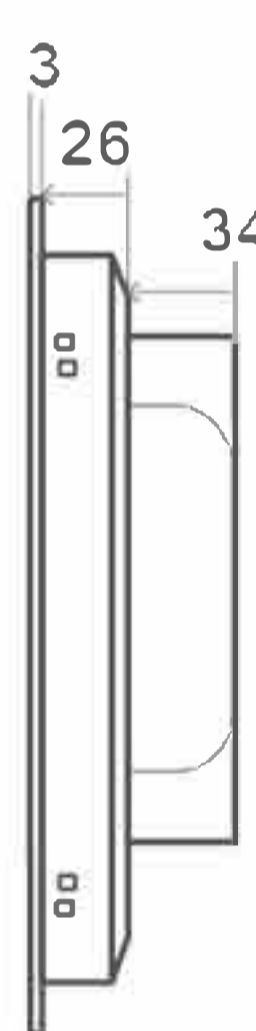

WEWA-TV 21.5" (54,61 cm) PCAP Industrie Touchscreen-Monitor

Waterproof Full Flat IP65 Seamless Front

WEWA AG
WEWA-TV[®]
get in touch

- 21.5", 1920x1080
- 16:9 Aspect Ratio
- Frame: Industrial Grade Aluminium Alloy
- Inches Available: 10.1 inch to 21.5 inch
- Color: Black or Silver
- OEM, ODM, Customized Service Available
- Item number: WT0215TMWPCAPNW

Touch Type

Front Panel IP65 Design, Water and Dust Proof

Dimension

Installation

Embedded With Buckles(Default)

Folding Bracket Stand(Optional)

Wall Hung Kits(Optional)

Match VESA ARM(Optional)

General Info	Item No.	WT0215TMWPCAPNW
	Material	Aluminum Alloy
	Color	Black/Silver
	IP Rating	IP65, Indoor&Outdoor Complied
	Weight	7.3 KG
	Certificate	CE ROHS
	Warranty	2 Years
	Avalability of Customization	Yes
Screen Info	Screen Size	21.5 inches with Bezel 3mm
	Resolution	1920*1080
	Proportion	16:9
	Gray-scale Response Time	5ms
	Panel Type Industrial	Control A style TFT
	Point Distance	0.264mm
	Contrast	1000:1
	Backlight Type	LED,Lifespan≥50000h
	Display Color	16.7M
	Visual Angle	160°/160°
	Brightness	400cd/m2
	Touch Type	Capacitive,Resistive and Infrared Optional
	Touches Cycles	≥50 Million Times
	Interface Info	Signal Interface
Touch Interface		Ethernet to act as USB for touch
Other Interfaces		Audio Input and Output
Power Connector		DC with Ring Attachment (Optional DC Terminal Block)
Power Info	Power Supply	External Power Adapter 100-240V, 50-60HZ
	Monitor Input Voltage	12-24V
	Monitor Power	≤35W
	Dustproof and Waterproof	Front Panel IP65 Dustproof and Waterproof
	Installation Method	Embedded,Desktop,Wall-mounted,VESA ARM Optional
	Ambient Temperature	<80%,Non-condensable
	Working Temperature	-20°C~70°C
Language Menu	Chinese,English,German,French,Korean, Spanish,Italian,Russian,Customized	