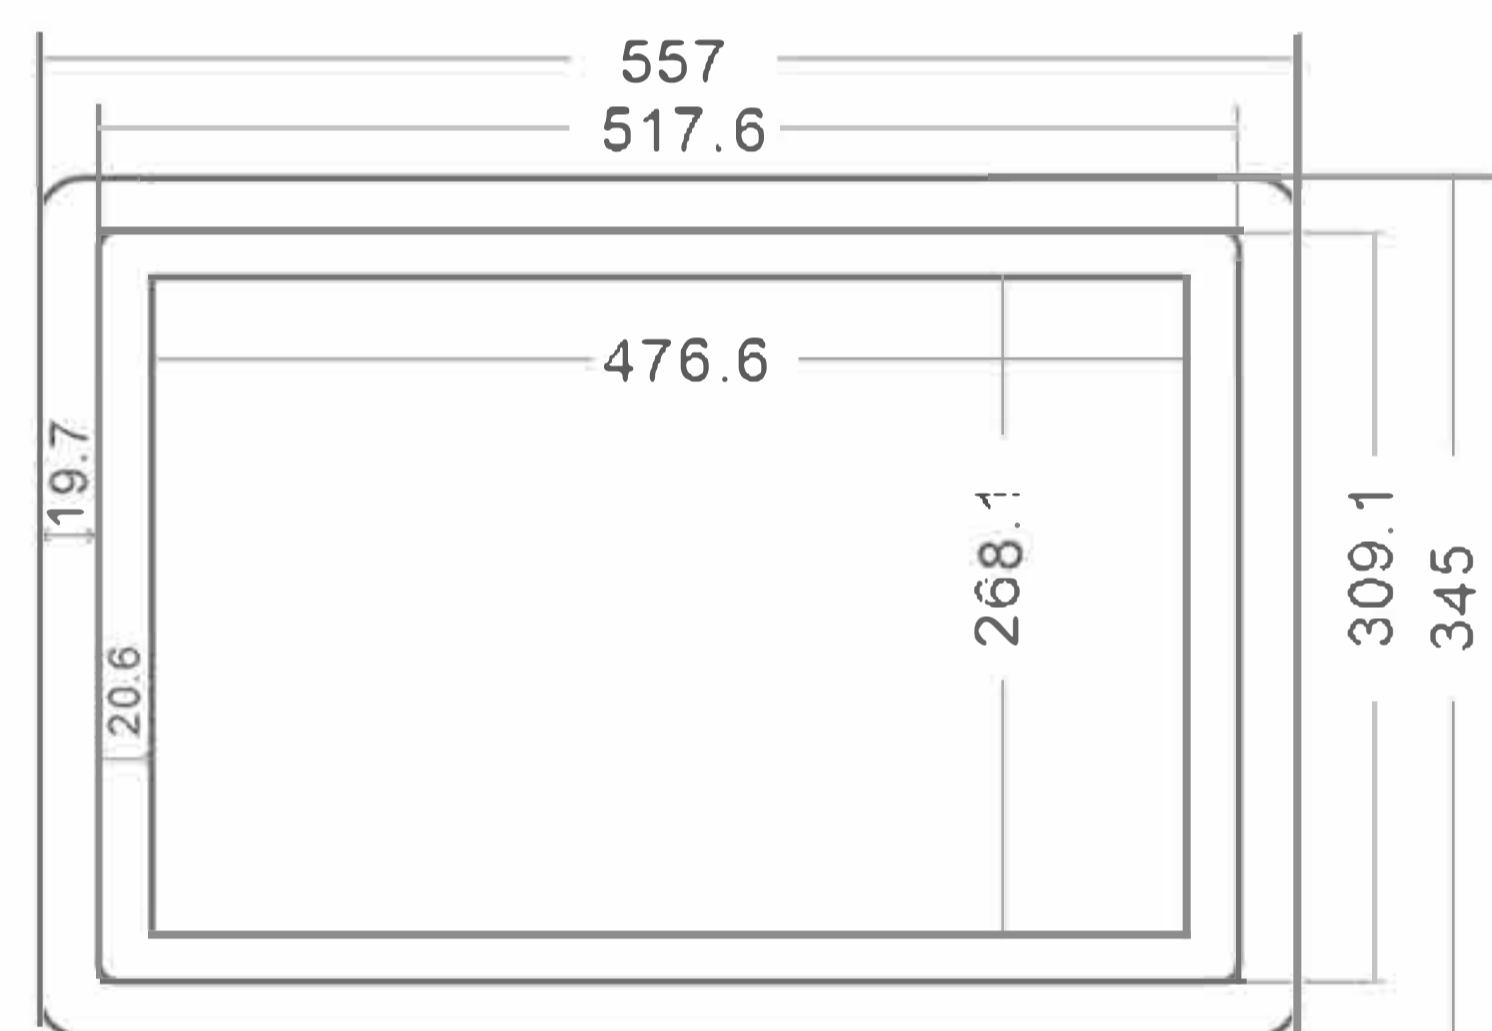

WEWA-TV 21.5" (54,61 cm) PCAP Industrie Touchscreen-Monitor

Waterproof Full Flat IP65 Seamless Front

WEWA AG
WEWA-TV[®]
get in touch

- 21.5", 1920x1080
- 16:9 Aspect Ratio
- Frame: Industrial Grade Aluminium Alloy
- Inches Available: 10.1 inch to 21.5 inch
- Color: Black or Silver
- OEM, ODM, Customized Service Available
- Item number: WT0215TMWPCAPNW

Touch Type

Front Panel IP65 Design, Water and Dust Proof

Dimension

Installation

Embedded With Buckles(Default)

Folding Bracket Stand(Optional)

Wall Hung Kits(Optional)

Match VESA ARM(Optional)

General Info	Item No.	WT0215TMWPCAPNW
	Material	Aluminum Alloy
	Color	Black/Silver
	IP Rating	IP65, Indoor&Outdoor Complied
	Weight	7.3 KG
	Certificate	CE ROHS
	Warranty	2 Years
	Avalability of Customization	Yes
Screen Info	Screen Size	21.5 inches with Bezel 3mm
	Resolution	1920*1080
	Proportion	16:9
	Gray-scale Response Time	5ms
	Panel Type Industrial	Control A style TFT
	Point Distance	0.264mm
	Contrast	1000:1
	Backlight Type	LED,Lifespan≥50000h
	Display Color	16.7M
	Visual Angle	160°/160°
	Brightness	400cd/m2
	Touch Type	Capacitive,Resistive and Infrared Optional
	Touches Cycles	≥50 Million Times
	Interface Info	Signal Interface
Touch Interface		Ethernet to act as USB for touch
Other Interfaces		Audio Input and Output
Power Connector		DC with Ring Attachment (Optional DC Terminal Block)
Power Info	Power Supply	External Power Adapter 100-240V, 50-60HZ
	Monitor Input Voltage	12-24V
	Monitor Power	≤35W
	Dustproof and Waterproof	Front Panel IP65 Dustproof and Waterproof
	Installation Method	Embedded,Desktop,Wall-mounted,VESA ARM Optional
	Ambient Temperature	<80%,Non-condensable
	Working Temperature	-20°C~70°C
Language Menu	Chinese,English,German,French,Korean, Spanish,Italian,Russian,Customized	