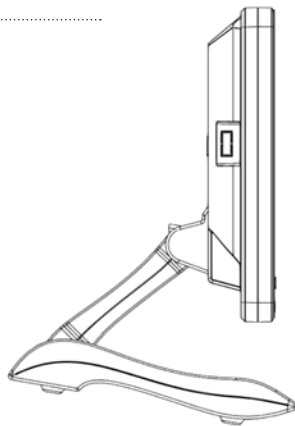

WEWA-TV[®] 10.1" (25,65 cm) TFT LCD Touchscreen Monitor

GET IN TOUCH

Getting product information online
www.wewa.de

Inquiries regarding orders, prices and availability
 T +49 (0) 234 890 3874-0
 F +49 (0) 234 890 3874-9

eMail
vertrieb@wewa.de

The space-saving all-rounder

The WEWA-TV 10" touchscreen monitor is perfect for your multimedia terminal at home, sound and light controlling, as a security monitor of your in-house alarm system or controlling device for your entire home automation.

With its standardized ports and connections it can be tied to any suitable device and controlled with utmost precision by the touch of a single finger or the stylus which is included with the monitor.

Outstanding features of the WEWA-TV 15" touchscreen monitor

► 5-wire resistive touch panel

Specifications WEWA-TV 10.1" (25,65 cm) TFT LCD Touchscreen Monitor

▶ Article name	WEWA-TV 10.1" (25,65 cm) Touchscreen Monitor
▶ Article number / EAN	WT0100TMB2 / 4260170310088
▶ Manufacturer	WEWA AG
▶ Material of frame / Color of frame	Plastic / black
▶ Certifications	CE, FVV Class A
▶ Screen size (inch) / (cm)	10.1 / 25,65
▶ Active screen	220 x 130
▶ Aspect ratio	16:9
▶ Physical resolution / Max. resolution	1024 x 600 / 1920 x 1080
▶ Number of colors	16.7 million
▶ Brightness (cd/m ²)	250
▶ Contrast ratio	500:1
▶ Viewing angle horizontal vertical (°)	±70°/140° ±55°/110°
▶ MTBF (life expectancy in hours)	40.000
▶ Operating voltage (V)	12
▶ Power consumption (W) / Stand-By-consumption (W)	<9 / 1
▶ Operating temperature (°C)	0~+60